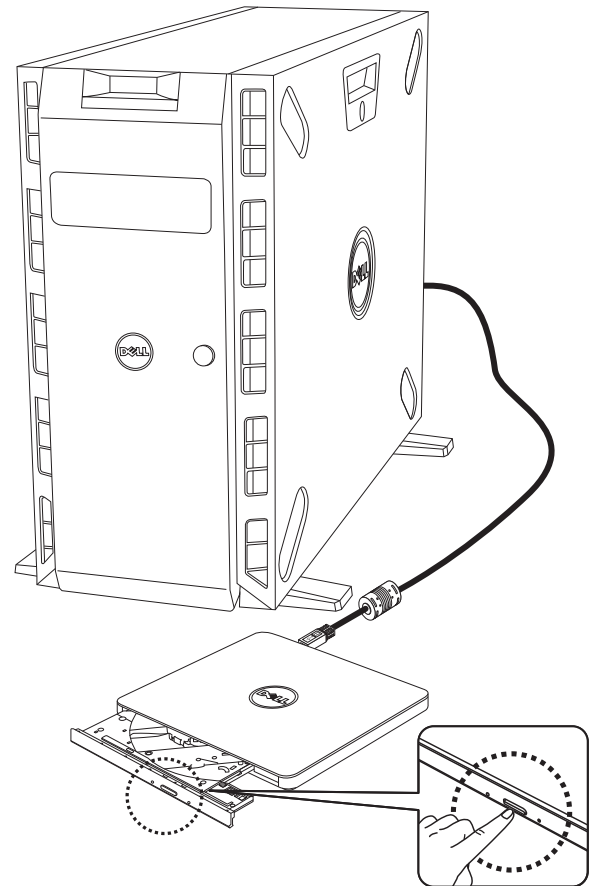

| | | |
|--|--|--|
| Dell External USB Slim DVD-ROM Optical Drive DP61N | | Fold : 2-panel accordion  |
| Document : Combined | P/N: MFL67900050 | |
| Color Side 1: Black Color Side 2: Black | Folded Size: 120mm W x 150mm H Flat Size: 240mm W X 150mm H | |

1

PN: JFRRF

2

| | | |
|--|--|--|
| Dell External USB Slim DVD-ROM Optical Drive DP61N | | Fold : 2-panel accordion  |
| Document : Combined | P/N: MFL67900050 | |
| Color Side 1: Black Color Side 2: Black | Folded Size: 120mm W x 150mm H Flat Size: 240mm W X 150mm H | |