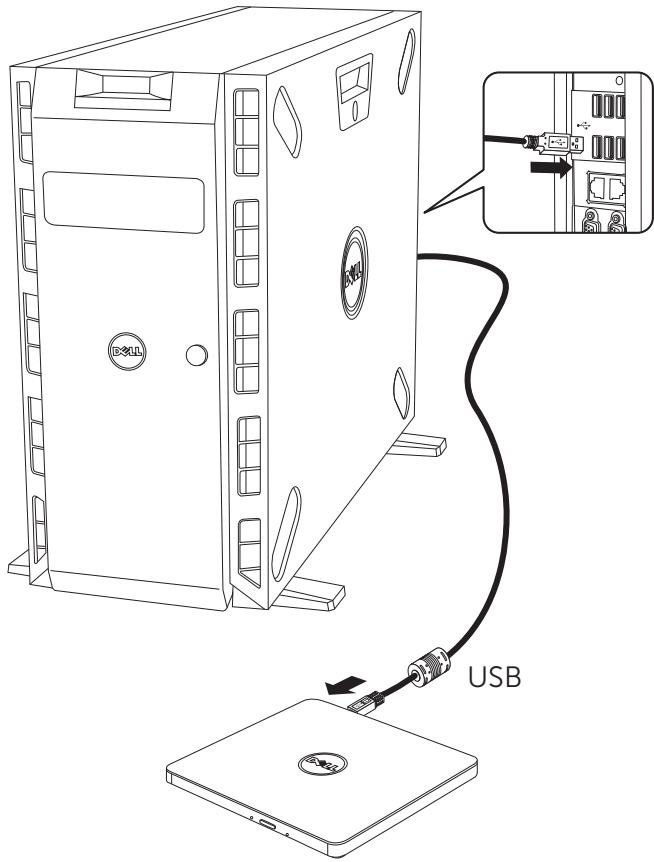

Dell External USB Slim DVD-ROM Optical Drive DP61N		Fold : 2-panel accordion
Document : Combined	P/N: MFL67900050	
Color Side 1: Black Color Side 2: Black	Folded Size: 120mm W x 150mm H Flat Size: 240mm W X 150mm H	

1

PN: JFRRF

2