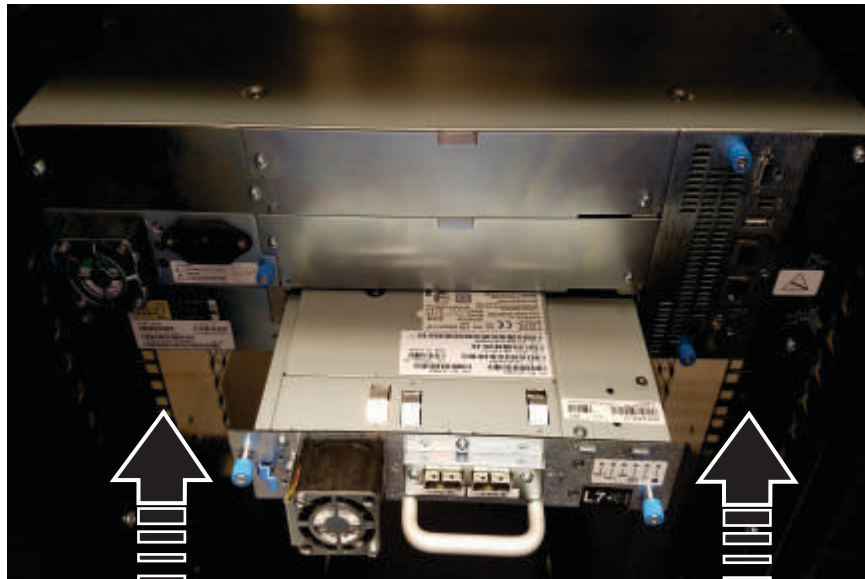

Dell/EMC ML3 Getting Started Guide

1 →  Safety Environmental and Regulatory Information

2 Unpack the Library

3 Install the Rack - Connectors

 4x

Details

4 Install the Rack - Rails and Library

5 Drive Install, Connect Cables and Power On

HH SAS

HH FC

FH FC

Users Guide
<http://Dell.com/support>

©2018, Dell Inc. or its subsidiaries. All rights reserved.

Regulatory Model: 3555-L3A, 3555-E3A