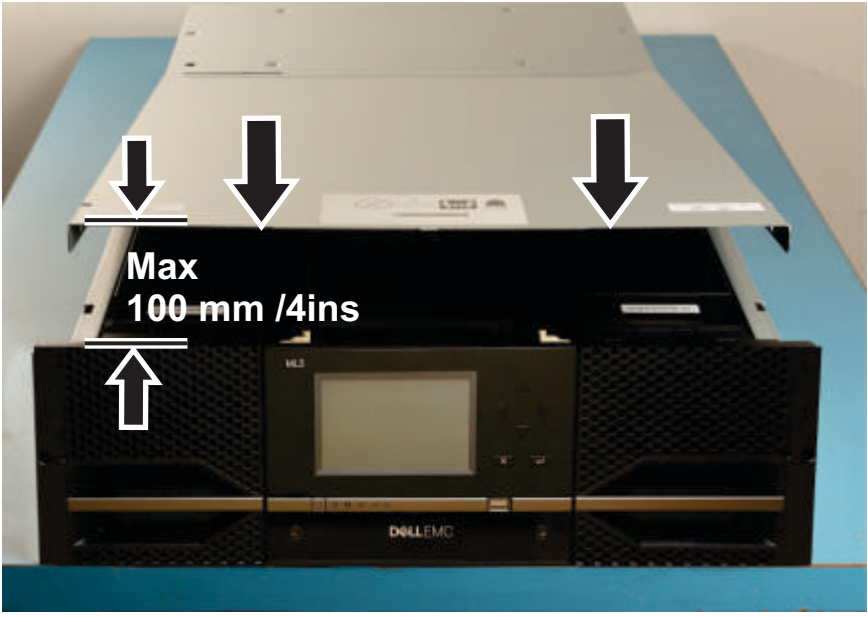

Dell/EMC ML3 Getting Started Guide

1 →  Safety Environmental and Regulatory Information

2 Unpack the Library

3 Install the Rack - Connectors

 4x

Details

4 Install the Rack - Rails and Library

5 Drive Install, Connect Cables and Power On

HH SAS

HH FC

FH FC

Users Guide
<http://Dell.com/support>

©2018, Dell Inc. or its subsidiaries. All rights reserved.

Regulatory Model: 3555-L3A, 3555-E3A