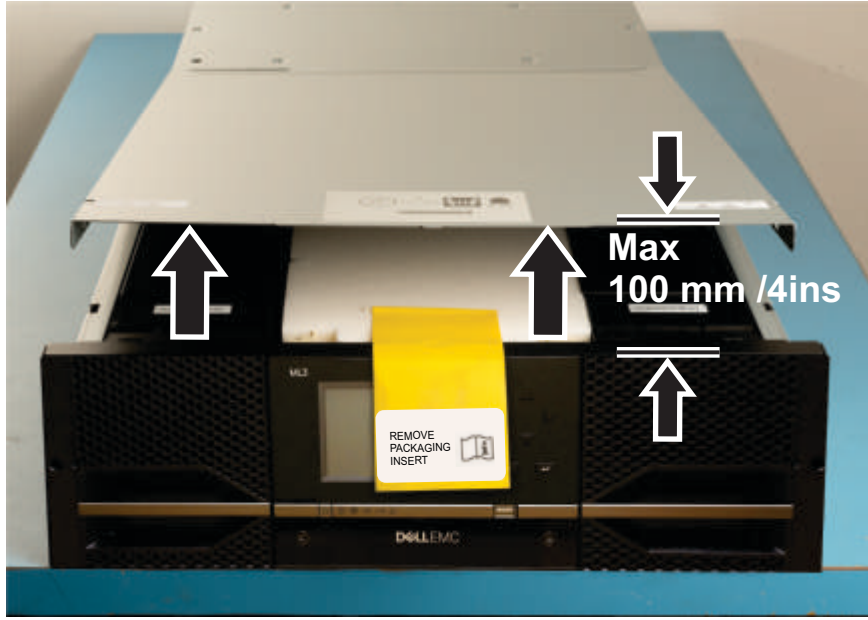

Dell/EMC ML3 Getting Started Guide

1 →  Safety Environmental and Regulatory Information

2 Unpack the Library

3 Install the Rack - Connectors

 4x

Details

4 Install the Rack - Rails and Library

5 Drive Install, Connect Cables and Power On

HH SAS

HH FC

FH FC

Users Guide
<http://Dell.com/support>

©2018, Dell Inc. or its subsidiaries. All rights reserved.

Regulatory Model: 3555-L3A, 3555-E3A