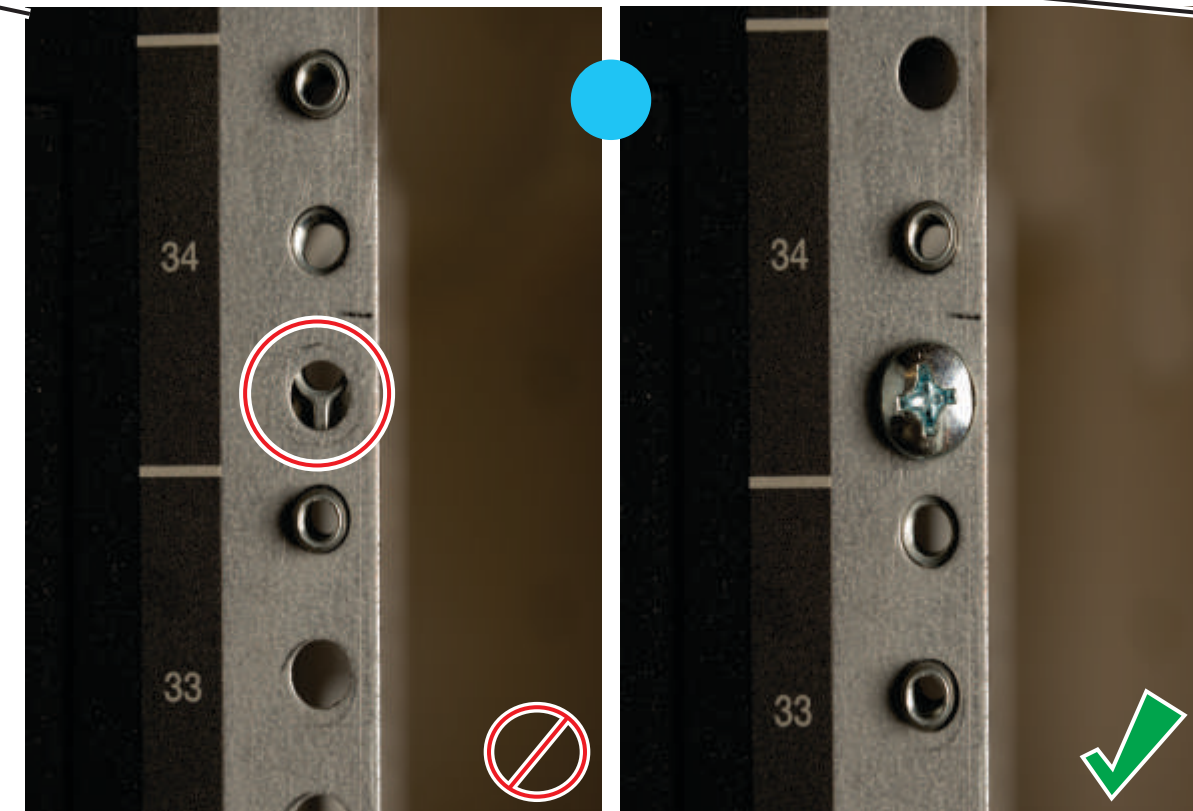

Dell/EMC ML3 Getting Started Guide

1 →  Safety Environmental and Regulatory Information

2 Unpack the Library

3 Install the Rack - Connectors

 4x

Details

4 Install the Rack - Rails and Library

5 Drive Install, Connect Cables and Power On

HH SAS

HH FC

FH FC

Users Guide
<http://Dell.com/support>

©2018, Dell Inc. or its subsidiaries. All rights reserved.

Regulatory Model: 3555-L3A, 3555-E3A