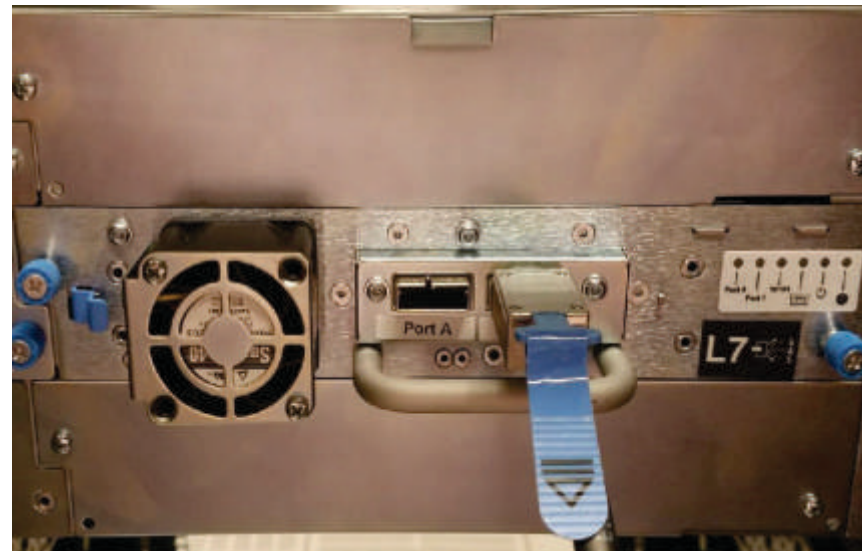

Dell/EMC ML3 Getting Started Guide

1 →  Safety Environmental and Regulatory Information

2 Unpack the Library

3 Install the Rack - Connectors

 4x

Details

4 Install the Rack - Rails and Library

5 Drive Install, Connect Cables and Power On

HH SAS

HH FC

FH FC

Users Guide
<http://Dell.com/support>

©2018, Dell Inc. or its subsidiaries. All rights reserved.

Regulatory Model: 3555-L3A, 3555-E3A