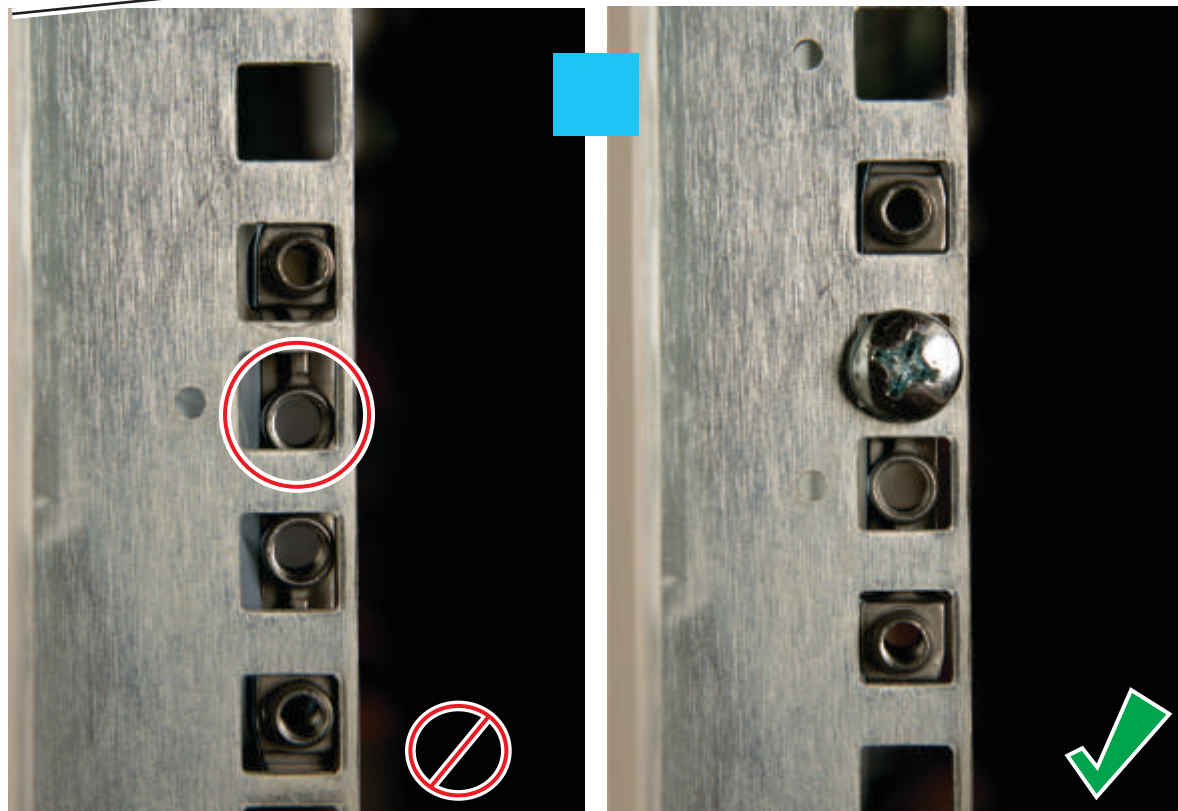

Dell/EMC ML3 Getting Started Guide

1 →  Safety Environmental and Regulatory Information

2 Unpack the Library

3 Install the Rack - Connectors

 4x

Details

4 Install the Rack - Rails and Library

5 Drive Install, Connect Cables and Power On