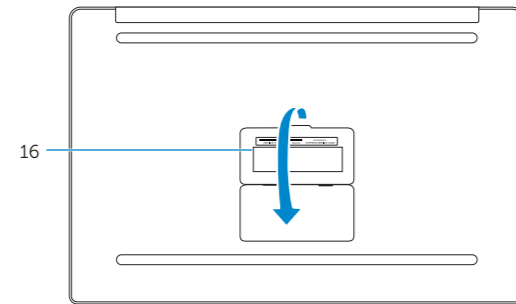

## Features

Funkce | Δυνατότητες | Özellikler | الميزات

1. Camera
2. Camera-status light
3. Power-adapter port
4. Thunderbolt 3 port
5. USB 3.0 port
6. Headset port
7. Battery-charge status button
8. Battery-charge status lights (5)
9. Left-click area
10. Battery-status light
11. Right-click area
12. Media-card reader
13. USB 3.0 port with PowerShare
14. Security-cable slot
15. Power button
16. Regulatory and Service Tag labels