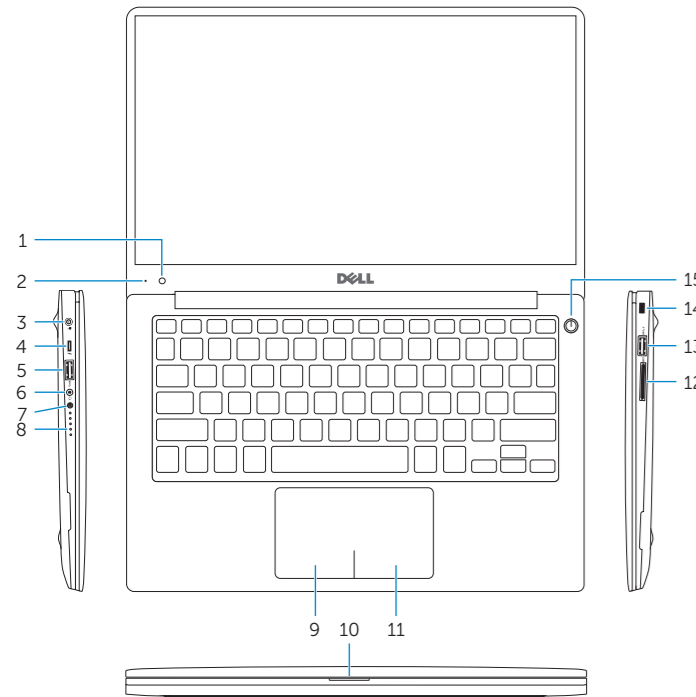

## Features

Funkce | Δυνατότητες | Özellikler | الميزات

1. Camera
2. Camera-status light
3. Power-adapter port
4. Thunderbolt 3 port
5. USB 3.0 port
6. Headset port
7. Battery-charge status button
8. Battery-charge status lights (5)
9. Left-click area
10. Battery-status light
11. Right-click area
12. Media-card reader
13. USB 3.0 port with PowerShare
14. Security-cable slot
15. Power button
16. Regulatory and Service Tag labels