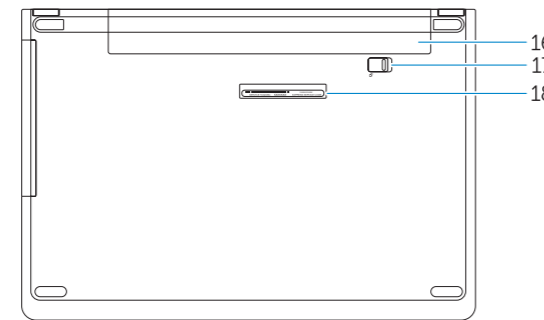

1. Kamera
2. Mikrofon
3. Statuslys for kamera
4. Spor til sikkerhetskabel
5. Strømknapp
6. Optisk stasjon
7. USB 2.0-kontakter
8. Kontakt for hodetelefon
9. Styreplate
10. Strøm-og batteristatuslampe

11. Minnekortleser
12. USB 3.0-kontakt
13. VGA-kontakt
14. Nettverkskontakt
15. Strømkontakt
16. Batteri
17. Batterilås
18. Servicemerke

1. Kamera
2. Mikrofon
3. Stavová kontrolka kamery
4. Otvor pre bezpečnostný kábel
5. Tlačidlo napájania
6. Optická jednotka
7. Konektory USB 2.0
8. Konektor náhlavnej súpravy
9. Dotyková plocha
10. Kontrolka napájania a stavu batérie

11. Čítačka pamäťových kariet
12. Konektor USB 3.0
13. Konektor VGA
14. Sieťový konektor
15. Konektor napájania
16. Batéria
17. Západka batérie
18. Servisný štítok

1. Kamera
2. Mikrofon
3. Lučka stanja kamere
4. Reža za varnostni kabel
5. Gumb za vklop/izklop
6. Optični pogon
7. Priključki USB 2.0
8. Priključek za slušalke
9. Sledilna ploščica
10. Lučka stanja napajanja in baterije

11. Bralnik pomnilniških kartic
12. Priključek USB 3.0
13. Priključek VGA
14. Omrežni priključek
15. Priključek za napajanje
16. Baterija
17. Zapah baterije
18. Servisna oznaka

Shortcut keys

Snarveistaster | Klávesové skratky

Tipke za bližnjice

Mute audio
Demp lyden | Stlmenie zvuku
Izklopi zvok

Decrease volume
Reduser lyden | Zníženie hlasitosti
Zmanjšaj glasnost

Increase volume
Øk lyden | Zvýšenie hlasitosti
Povečaj glasnost

Previous track
Forrige spor | Predchádzajúca stopa
Prejšnja skladba

Play/Pause
Spill/pause | Prehrávanie/pozastavenie
Predvajaj/premor

Next track
Neste spor | Nasledujúca stopa
Naslednja skladba

Switch to external display
Bytt til ekstern skjerm | Prepnutie na externý displej
Preklopi na zunanji zaslón

Search
Søk | Hľadanie
Iskanje

Decrease brightness
Demp lysstyrken | Zníženie jasu
Zmanjšaj svetlost

Increase brightness
Øk lysstyrken | Zvýšenie jasu
Povečaj svetlost

Turn off/on wireless
Slå av/på trådløs tilkobling
Vypnutie/zapnutie bezdrôtovej komunikácie
Vklópi/izklópi brezdrótno omrežje

Toggle Fn-key lock
Veksle Fn-låsen | Prepinanie zamknutia klávesu Fn
Vklópi/izklópi zaklepa tipke Fn

NOTE: For more information, see *Owner's Manual* at Dell.com/support/manuals.

MERK: Se *brukerhåndboken* på Dell.com/support/manuals for å finne ytterligere informasjon.

POZNÁMKA: Ďalšie informácie nájdete v dokumente *Príručka majiteľa* na adrese Dell.com/support/manuals.

OPOMBA: Za več informacij glejte *Uporabniški priročnik* na Dell.com/support/manuals.