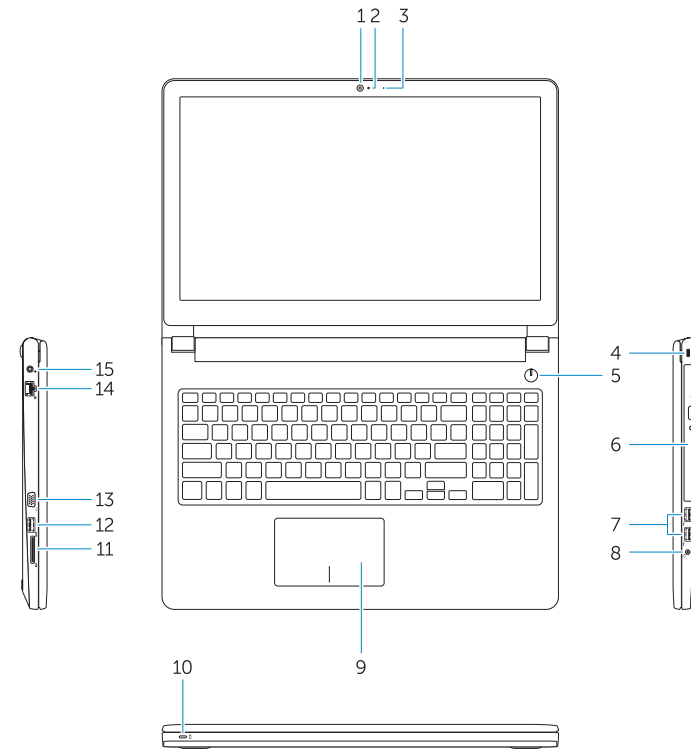

© 2016 Microsoft Corporation.

© 2016 Canonical Ltd.

Printed in China.

2016-08

Features

Kenmerken | Jellemzők | Характеристики

1. Camera
2. Microphone
3. Camera status light
4. Security cable slot
5. Power button
6. Optical drive
7. USB 2.0 connectors
8. Headset connector
9. Touchpad
10. Power and battery status light