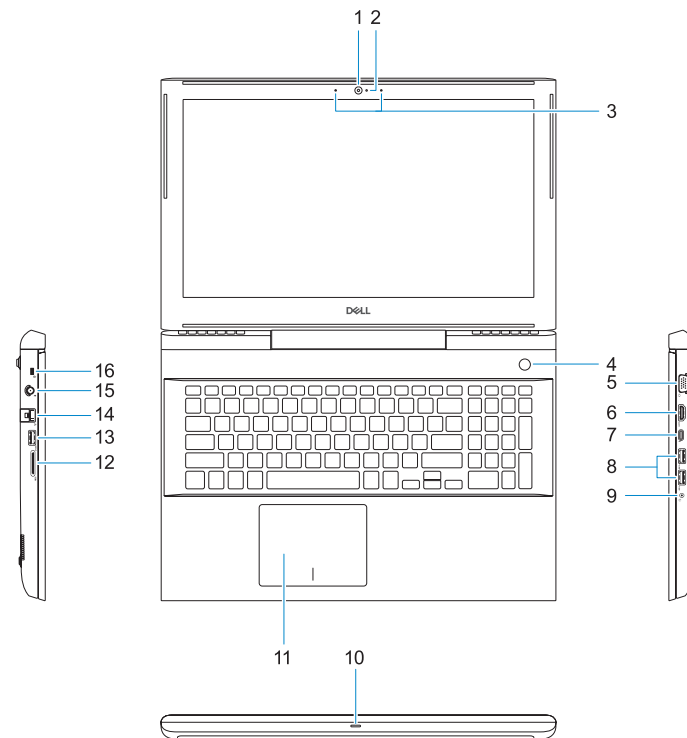

# Features

Funksjoner

- 1. Camera
- 2. Camera status light
- 3. Dual-array microphones
- 4. Power button/Fingerprint reader
- 5. VGA port
- 6. HDMI port
- 7. USB Type-C port with Thunderbolt3
- 8. USB 3.1 Gen 1 port
- 9. Headset/Mic port
- 10. LED status light
- 11. Touchpad
- 12. SD card reader
- 13. USB 3.1 Gen 1 port
- 14. Network connector
- 15. Power connector
- 16. Nobel Wedge lock slot
- 17. Service tag label