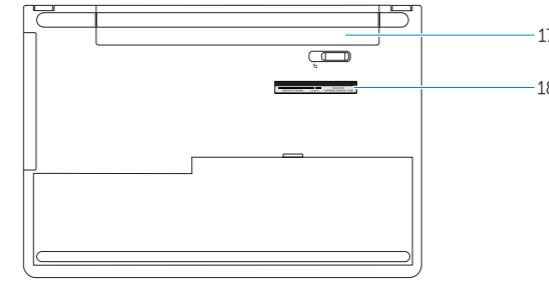

## Features

Özellikler | الميزات

1. Microphones
2. Camera
3. Camera-status light
4. Security-cable slot
5. Power button
6. Optical drive
7. USB 2.0 connectors
8. Headset connector
9. Touchpad
10. Speakers
11. Power and battery-status light/  
Hard-drive activity light
12. Memory-card reader
13. USB 3.0 connector
14. VGA connector
15. Network connector
16. Power connector
17. Battery
18. Service-Tag label