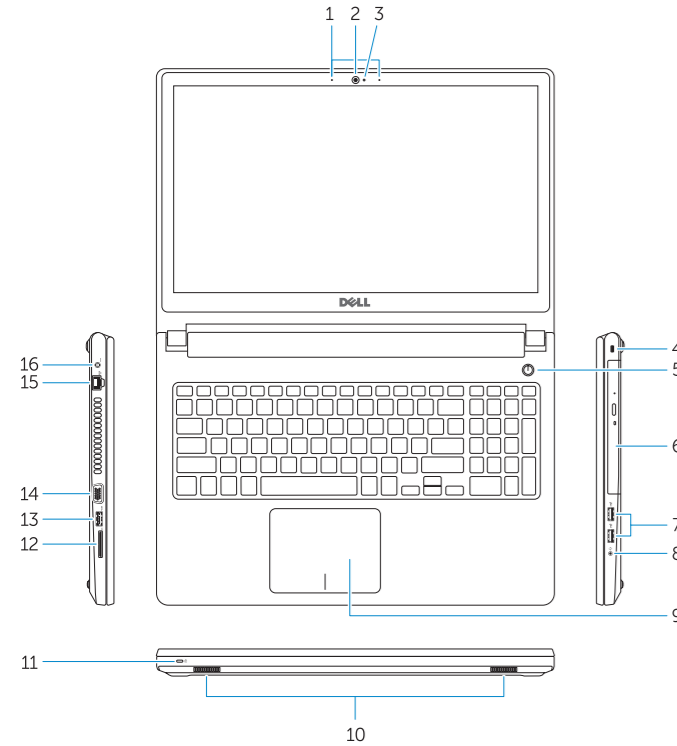

### Computer model

Bilgisayar modeli  
موديل الكمبيوتر

Vostro 15-3558

P/N 2HJW9 A01

© 2015 Dell Inc.  
© 2015 Microsoft Corporation.

Printed in China.  
2015-02

## Features

Özellikler | الميزات

1. Microphones
2. Camera
3. Camera-status light
4. Security-cable slot
5. Power button
6. Optical drive
7. USB 2.0 connectors
8. Headset connector
9. Touchpad
10. Speakers
11. Power and battery-status light/  
Hard-drive activity light
12. Memory-card reader
13. USB 3.0 connector
14. VGA connector
15. Network connector
16. Power connector
17. Battery
18. Service-Tag label