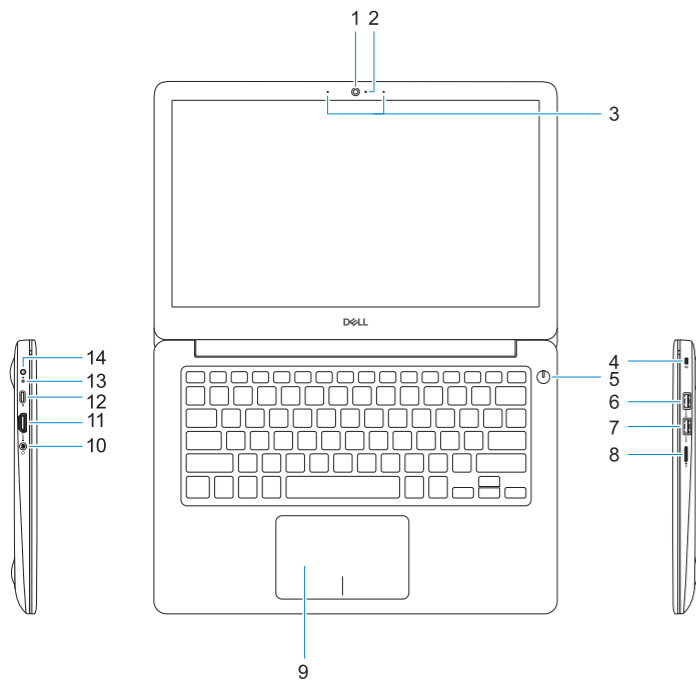

### Computer model

Model računala | Модель компьютера

Model računara

**Vostro 5370**

© 2017 Dell Inc. or its subsidiaries.

© 2017 Microsoft Corporation.

0H8V3WA00

ERC

# Features

Značajke | Компоненты | Funkcije

1. Camera
2. Camera status light
3. Dual-array microphones
4. Noble security-cable slot
5. Power button with optional fingerprint reader
6. USB 3.1 Gen 1 port with PowerShare
7. USB 3.1 Gen 1 port
8. microSD card reader
9. Touchpad
10. Headset port
11. HDMI port
12. USB 3.1 Gen 1 (Type-C) port with Power Delivery/DisplayPort
13. Power and battery-status light
14. Power-adaptor port
15. Speakers
16. Service tag label