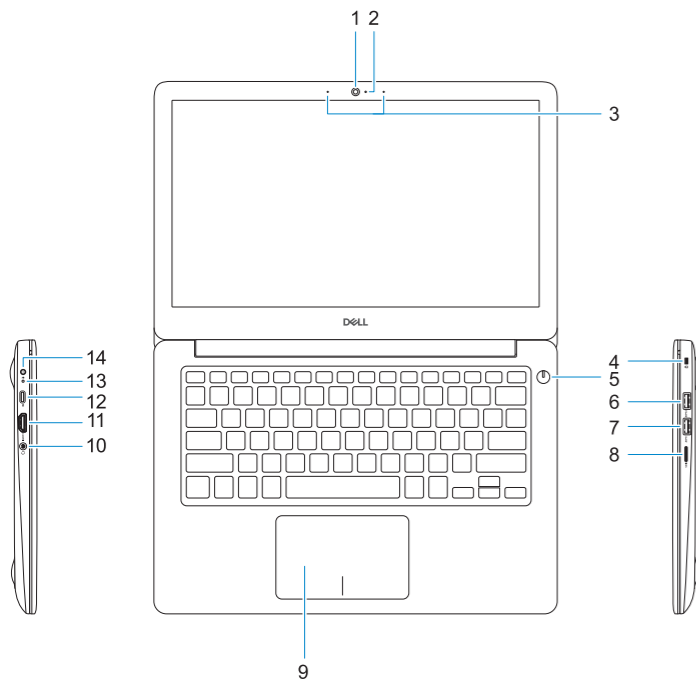

### Computer model

Model računala | Модель компьютера  
Model računara

**Vostro 5370**

# Features

Značajke | Компоненты | Funkcije

1. Camera
2. Camera status light
3. Dual-array microphones
4. Noble security-cable slot
5. Power button with optional fingerprint reader
6. USB 3.1 Gen 1 port with PowerShare
7. USB 3.1 Gen 1 port
8. microSD card reader
9. Touchpad
10. Headset port
11. HDMI port
12. USB 3.1 Gen 1 (Type-C) port with Power Delivery/DisplayPort
13. Power and battery-status light
14. Power-adaptor port
15. Speakers
16. Service tag label