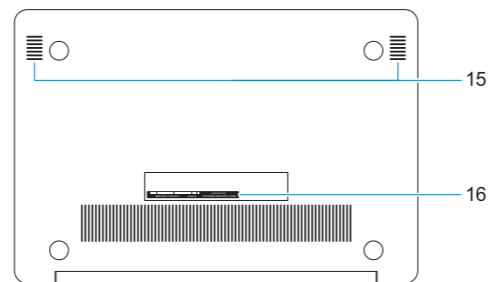

### Computer model

Model računala | Модель компьютера  
Model računara

**Vostro 5370**

# Features

Značajke | Компоненты | Funkcije

1. Camera
2. Camera status light
3. Dual-array microphones
4. Noble security-cable slot
5. Power button with optional fingerprint reader
6. USB 3.1 Gen 1 port with PowerShare
7. USB 3.1 Gen 1 port
8. microSD card reader
9. Touchpad
10. Headset port
11. HDMI port
12. USB 3.1 Gen 1 (Type-C) port with Power Delivery/DisplayPort
13. Power and battery-status light
14. Power-adaptor port
15. Speakers
16. Service tag label