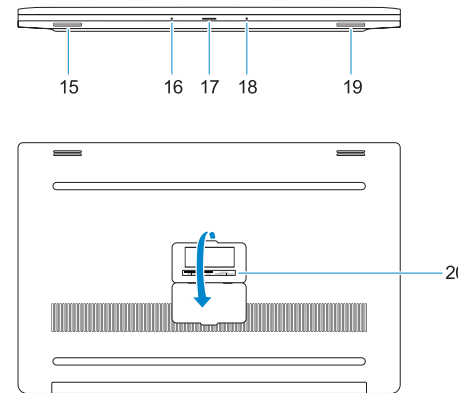

## Features

Caractéristiques | Funcionalidades | Özellikler | الميزات

1. Power button
2. Kensington security slot
3. Battery status button
4. Battery status lights
5. USB 3.0 port with PowerShare
6. Memory card reader
7. Touchpad
8. Headset port
9. Thunderbolt™ 3 port
10. HDMI port
11. USB 3.0 port with PowerShare
12. Power connector
13. Camera status light
14. Camera
15. Speaker
16. Microphone
17. Power status light
18. Microphone
19. Speaker
20. Service tag label