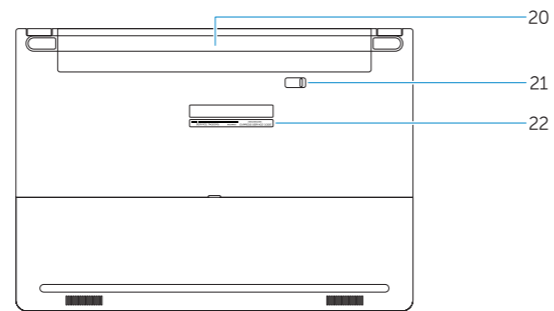

Features

Kenmerken

1. Camera
2. Camera-status light
3. Microphone
4. Power button
5. Security-cable slot
6. VGA port
7. USB 2.0 port
8. Memory-card reader
9. Finger print reader
10. Battery-status light
11. Hard-drive activity light
12. Power-status light