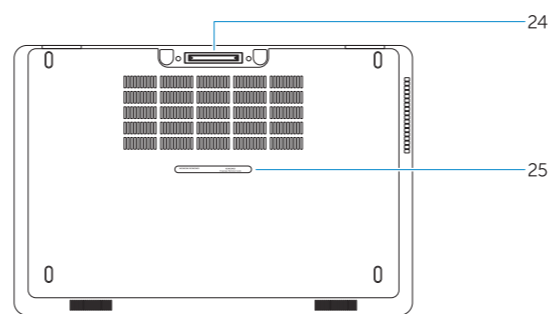

## Features

Fitur | Funciones | الميزات

1. Network connector
2. VGA connector
3. USB 3.0 connectors
4. Microphones (optional)
5. Camera
6. Camera-status light
7. HDMI connector
8. Power connector
9. Microphone
10. Power button
11. USB 3.0 connector with PowerShare
12. Memory-card reader
13. Contactless smart-card reader (optional)
14. Fingerprint reader (optional)
15. Wireless-status light
16. Battery-status light
17. Hard-drive activity light
18. Power-status light
19. Speakers
20. Touchpad
21. Smart-card reader (optional)
22. Headset connector
23. Security-cable slot
24. Dock connector (optional)
25. Service-tag label