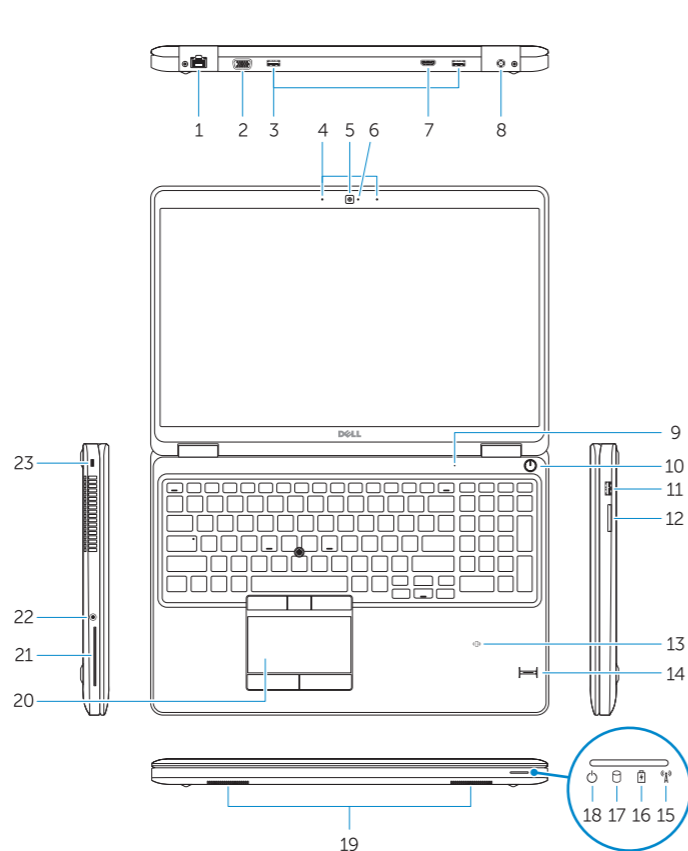

## Features

Fitur | Funciones | الميزات

1. Network connector
2. VGA connector
3. USB 3.0 connectors
4. Microphones (optional)
5. Camera
6. Camera-status light
7. HDMI connector
8. Power connector
9. Microphone
10. Power button
11. USB 3.0 connector with PowerShare
12. Memory-card reader
13. Contactless smart-card reader (optional)
14. Fingerprint reader (optional)
15. Wireless-status light
16. Battery-status light
17. Hard-drive activity light
18. Power-status light
19. Speakers
20. Touchpad
21. Smart-card reader (optional)
22. Headset connector
23. Security-cable slot
24. Dock connector (optional)
25. Service-tag label