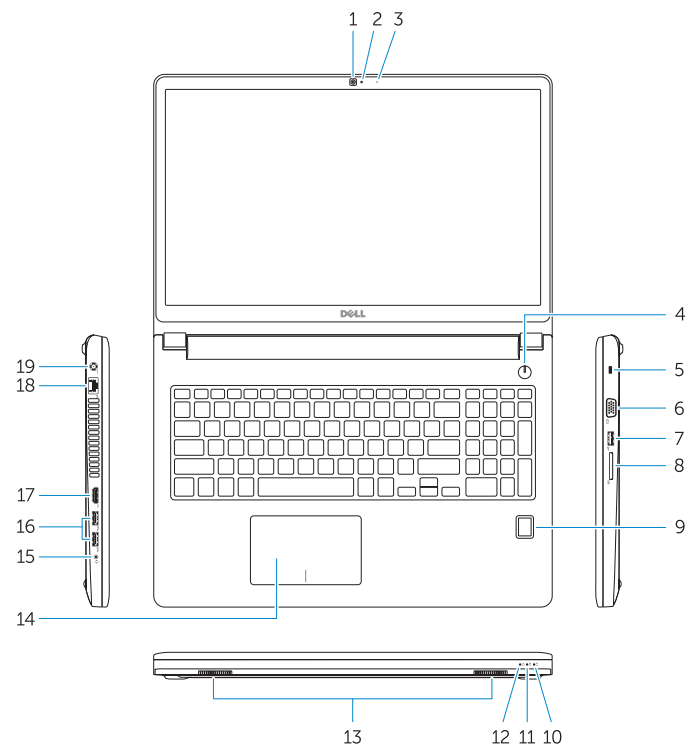

## Features

Funcionalidades | Özellikler | الميزات

1. Camera
2. Camera-status light
3. Microphone
4. Power button (No LED indicator)
5. Security-cable slot
6. VGA connector
7. USB 2.0 connector
8. Memory card reader
9. Fingerprint reader (optional)
10. Battery-status light
11. Hard-drive activity light
12. Power-status light
13. Speakers
14. Touchpad
15. Headset connector
16. USB 3.0 connector (2)
17. HDMI connector
18. Network connector
19. Power connector
20. Battery
21. Battery release latch
22. Service-tag label