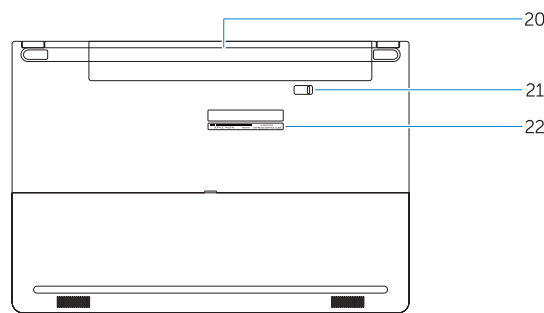

## Features

Funcionalidades | Özellikler | الميزات

1. Camera
2. Camera-status light
3. Microphone
4. Power button (No LED indicator)
5. Security-cable slot
6. VGA connector
7. USB 2.0 connector
8. Memory card reader
9. Fingerprint reader (optional)
10. Battery-status light
11. Hard-drive activity light
12. Power-status light
13. Speakers
14. Touchpad
15. Headset connector
16. USB 3.0 connector (2)
17. HDMI connector
18. Network connector
19. Power connector
20. Battery
21. Battery release latch
22. Service-tag label