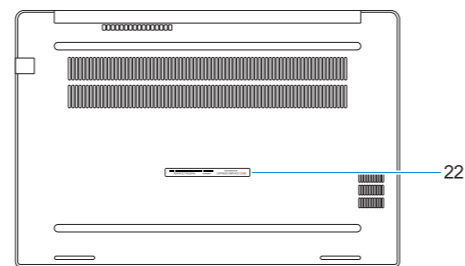

0X2HK9A00

© 2017 Dell Inc. or its subsidiaries.

© 2017 Microsoft Corporation.

2017-03

Features

Značajke | Jellemzők | Компоненты | Funkcije

- | | |
|-----------------------------------|---|
| 1. Camera | 12. NFC sensor (optional) |
| 2. Camera status light | 13. Status light |
| 3. Microphones | 14. Speakers |
| 4. Power button | 15. Touchpad |
| 5. Security cable slot | 16. Smartcard reader (optional) |
| 6. Network port | 17. Pointstick (optional) |
| 7. USB 3.0 port with PowerShare | 18. USB 3.0 ports |
| 8. microSD port | 19. HDMI port |
| 9. USIM port | 20. DisplayPort over USB Type-C (optional Thunderbolt™ 3) |
| 10. Headset port | 21. Power connector port |
| 11. Fingerprint reader (optional) | 22. Service tag label |