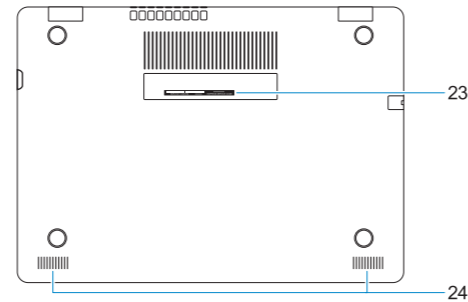

# Features

Χαρακτηριστικά | Funcionalidades | Компоненты | תכונות

1. Camera
  2. Camera status light
  3. Infrared (IR) emitter (optional)
  4. Infrared (IR) camera (optional)
  5. Camera (optional)
  6. Camera-status light (optional)
  7. Microphones
  8. Noble Wedge security cable slot
  9. Power button
  10. VGA port
  11. Micro-SIM card slot (optional)
  12. USB 2.0 port
  13. SD card slot
  14. Fingerprint reader (optional)
  15. Touchpad
  16. Headset/microphone combo jack
  17. USB 3.1 Gen 1 port with PowerShare
  18. Network port
  19. HDMI port
  20. USB 3.1 Gen 1 (Type-C) port/ DisplayPort
  21. Battery-status light/Hard-drive activity light
- NOTE:** Hard-drive activity light is supported only on computers shipped with a hard drive.
22. Power adapter port
  23. Service Tag label
  24. Speakers