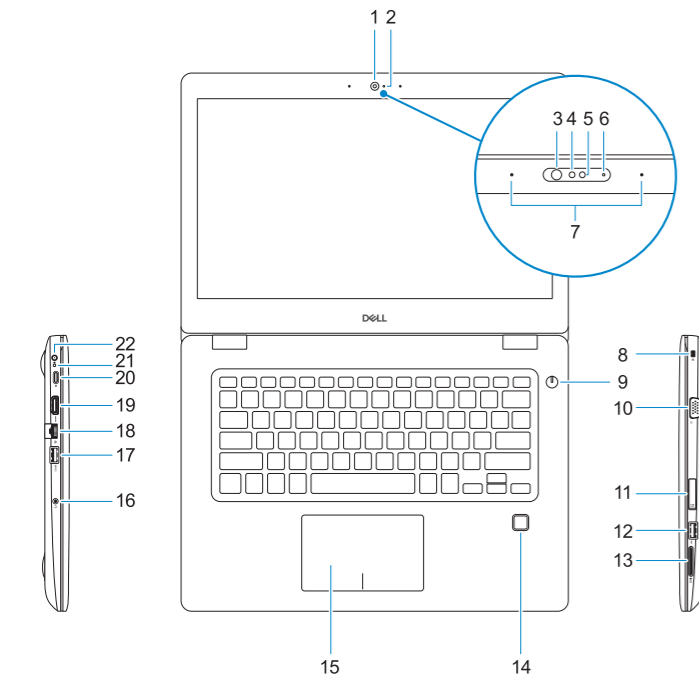

# Features

Χαρακτηριστικά | Funcionalidades | Компоненты | תכונות

1. Camera
  2. Camera status light
  3. Infrared (IR) emitter (optional)
  4. Infrared (IR) camera (optional)
  5. Camera (optional)
  6. Camera-status light (optional)
  7. Microphones
  8. Noble Wedge security cable slot
  9. Power button
  10. VGA port
  11. Micro-SIM card slot (optional)
  12. USB 2.0 port
  13. SD card slot
  14. Fingerprint reader (optional)
  15. Touchpad
  16. Headset/microphone combo jack
  17. USB 3.1 Gen 1 port with PowerShare
  18. Network port
  19. HDMI port
  20. USB 3.1 Gen 1 (Type-C) port/ DisplayPort
  21. Battery-status light/Hard-drive activity light
- NOTE:** Hard-drive activity light is supported only on computers shipped with a hard drive.
22. Power adapter port
  23. Service Tag label
  24. Speakers