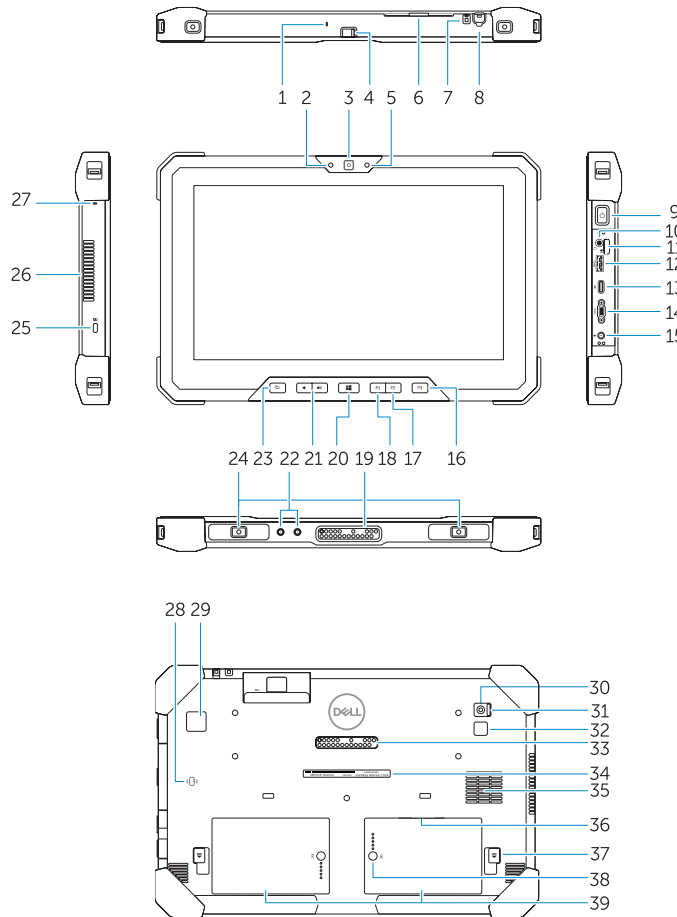

Features

Funktioner | Ominaisuuudet | Funksjoner | Funktionen

1. Microphone
2. Camera status light
3. Camera
4. Camera shutter switch
5. Ambient light sensor
6. Security card reader
7. Lanyard connector slot for stylus
8. Stylus
9. Power button
10. Headset port
11. microSD card reader
12. USB 3.1 Gen 1 port with PowerShare
13. DisplayPort with PowerShare over USB Type-C
14. Micro serial port
15. Power connector port
16. User programmable button 3*
17. User programmable button 2*
18. User programmable button 1*
19. Docking pogo pins
20. Windows button
21. Volume buttons
22. Radio antennae pass-through connector
23. Screen rotate lock button
24. Dock-guide slots
25. Security cable slot
26. QuadCool vent output
27. Microphone
28. Contactless smart card reader
29. Fingerprint reader
30. Rear camera
31. Camera shutter switch
32. Camera flash lens
33. Expansion module pogo pins
34. Service tag label
35. QuadCool intake vent
36. uSIM card slot (remove battery to access)
37. Battery release latch button
38. Battery life meter
39. Battery