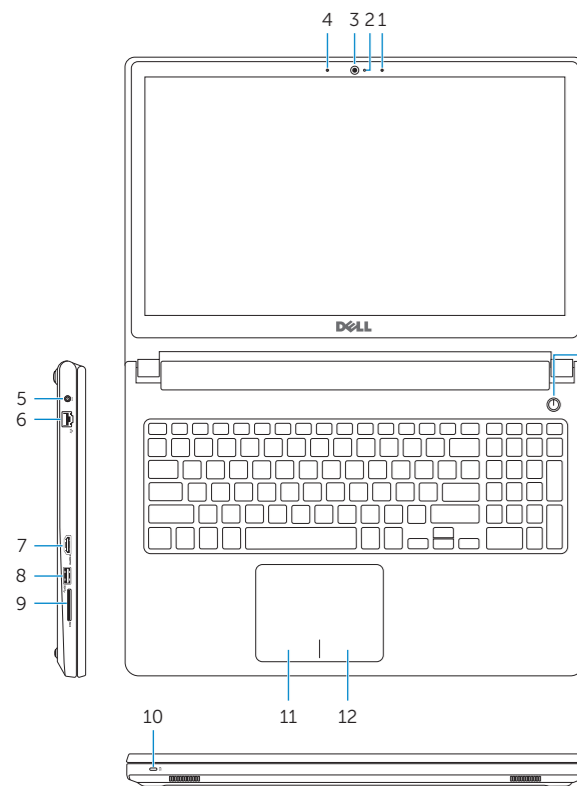

Inspiron 15-5555

Inspiron 15-5558

Features

Funcionalidades | Caracteristici | Funkcije | Özellikler

1. Right microphone
2. Camera-status light
3. Camera
4. Left microphone (Inspiron 15-5558 and Inspiron 15-5555 only)
5. Power-adaptor port
6. Network port (Inspiron 15-5558 and Inspiron 15-5555 only)
7. HDMI port
8. USB 3.0 port
9. Media-card reader