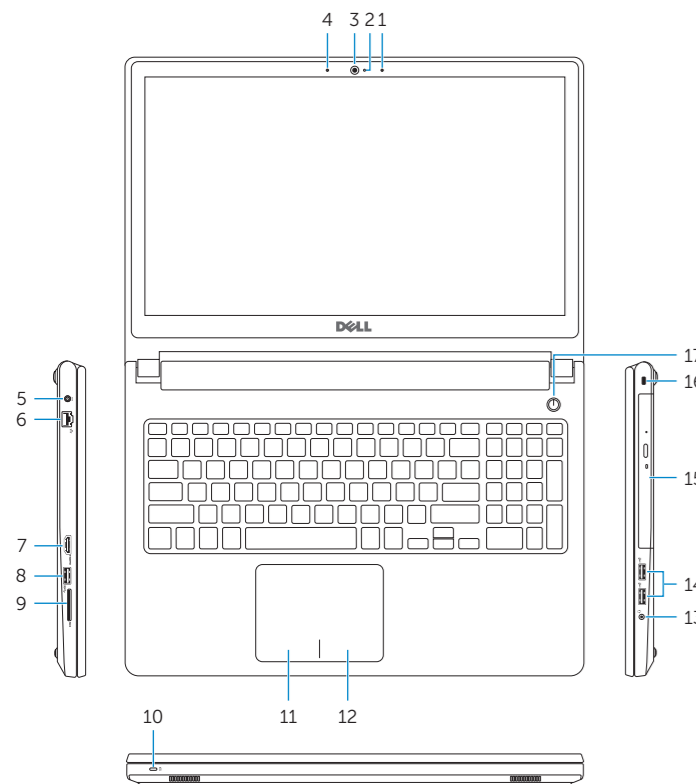

Funcionalidades | Caracteristici | Funkcije | Özellikler

1. Right microphone
2. Camera-status light
3. Camera
4. Left microphone (Inspiron 15-5558 and Inspiron 15-5555 only)
5. Power-adaptor port
6. Network port (Inspiron 15-5558 and Inspiron 15-5555 only)
7. HDMI port
8. USB 3.0 port
9. Media-card reader