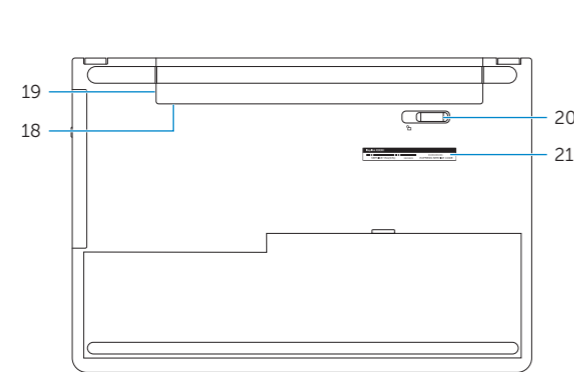

1. Microfone dreito
2. Luz de estado da câmara
3. Câmara
4. Microfone esquerdo (apenas Inspiron 15-5558 e Inspiron 15-5555)
5. Porta do adaptador de alimentação
6. Porta de rede (apenas Inspiron 15-5558 e Inspiron 15-5555)
7. Porta HDMI
8. Porta USB 3.0
9. Leitor de cartão multimédia
10. Alimentação e luz do estado da bateria/luz de atividade do disco rígido

11. Área de clique com o botão esquerdo
12. Área de clique com o botão direito
13. Porta de auscultadores
14. Portas USB 2.0 (2)
15. Unidade óptica
16. Ranhura do cabo de segurança
17. Botão de alimentação
18. Etiqueta de regulamentação (no compartimento da bateria)
19. Bateria
20. Trinco de desbloqueio da bateria
21. Etiqueta de serviço

1. Microfonul din dreapta
2. Indicator luminos de stare a camerei
3. Cameră
4. Microfon stânga (doar pentru modelele Inspiron 15-5558 și Inspiron 15-5555)
5. Port pentru adaptorul de alimentare
6. Port de rețea (doar pentru modelele Inspiron 15-5558 și Inspiron 15-5555)
7. Port HDMI
8. Port USB 3.0
9. Cititor de cartele de stocare
10. Led alimentare și stare baterie/led activitate hard disk

11. Zonă pentru clic stânga
12. Zonă pentru clic dreapta
13. Port pentru cască
14. Porturi USB 2.0 (2)
15. Unitate optică
16. Slot pentru cablu de securitate
17. Buton de alimentare
18. Etichetă de reglementare (în compartimentul bateriei)
19. Bateria
20. Dispozitiv de eliberare a bateriei
21. Etichetă de service

1. Desni mikrofon
2. Lučka stanja kamere
3. Kamera
4. Levi mikrofon (samo Inspiron 15-5558 in Inspiron 15-5555)
5. Vrata za napajalnik
6. Omrežna vrata (samo Inspiron 15-5558 in Inspiron 15-5555)
7. Vrata HDMI
8. Vrata USB 3.0
9. Bralnik predstavnostnih kartic
10. Lučka stanja napajanja in baterije/lučka dejavnosti trdega diska

1. Sağ mikrofon
2. Kamera durum ışığı
3. Kamera
4. Sol mikrofon (sadece Inspiron 15-5558 ve Inspiron 15-5555)
5. Güç adaptörü bağlantı noktası
6. Ağ bağlantı noktası (sadece Inspiron 15-5558 ve Inspiron 15-5555)
7. HDMI bağlantı noktası
8. USB 3.0 bağlantı noktası
9. Ortam kartı okuyucu
10. Güç ve pil durum ışığı/sabit sürücü etkinlik ışığı
11. Sol tıklatma alanı

1. Območje za levi klik
2. Območje za desni klik
3. Vrata za slušalke
4. Vrata USB 2.0 (2)
5. Optični pogon
6. Reža za varnostni kabel
7. Gumb za vklop/izklop
8. Regulativna oznaka (v ležišču za baterijo)
9. Baterija
10. Zaklep za sprostitev baterije
11. Servisna oznaka

12. Sağ tıklatma alanı
13. Mikrofonlu kulaklık bağlantı noktası
14. USB 2.0 bağlantı noktaları (2)
15. Optik sürücü
16. Güvenlik kablosu yuvası
17. Güç düğmesi
18. Yasal etiket (pil yuvasında)
19. Pil
20. Pil serbest bırakma mandalı
21. Servis Etiketi

Shortcut keys

Teclas de atalho | Taste pentru comenzi rapide

Bližnjične tipke | Kısayol tuşları

Mute audio

Silenciar o áudio | Dezactivați sunetul
Utišaj zvok | Sesi kapat

Decrease volume

Diminuir o volume | Micșorare volum
Zmanjšaj glasnost | Ses seviyesini düşür

Increase volume

Aumentar o volume | Mărire volum
Povečaj glasnost | Ses seviyesini artır