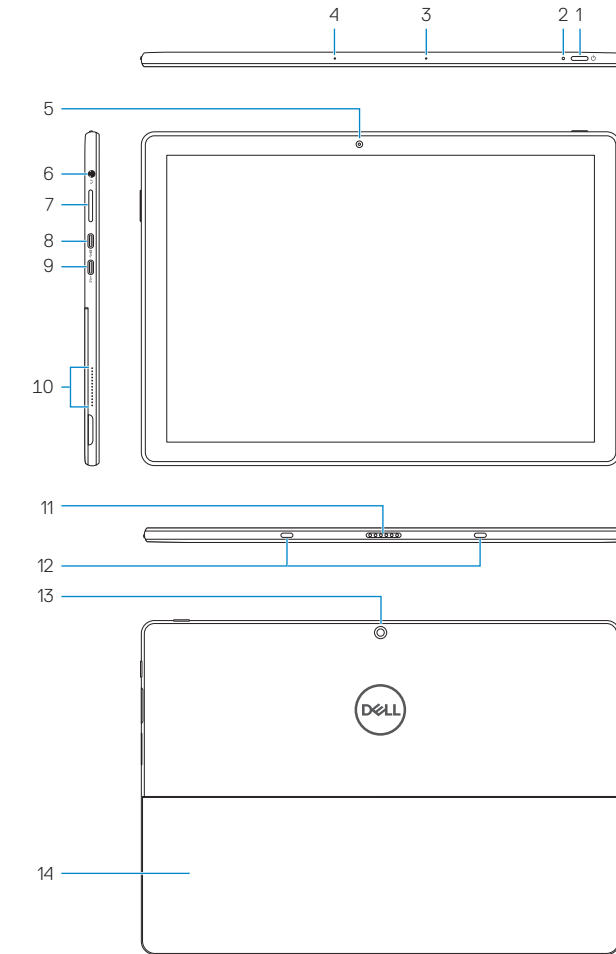

- Power button
- Battery status light
- Right microphone
- Left microphone
- Front camera
- Headset port
- Volume control
- USB 3.1 Gen 1 (Type-C) port/ DisplayPort
- USB 3.1 Gen 1 (Type-C) port with Power Delivery/DisplayPort
- Left speaker
- Docking pins
- Keyboard-dock guide slots (2)
- Rear camera
- Service Tag label (beneath kickstand)
- Right speakers
- Nano SIM/MicroSD-card slot
- Windows button