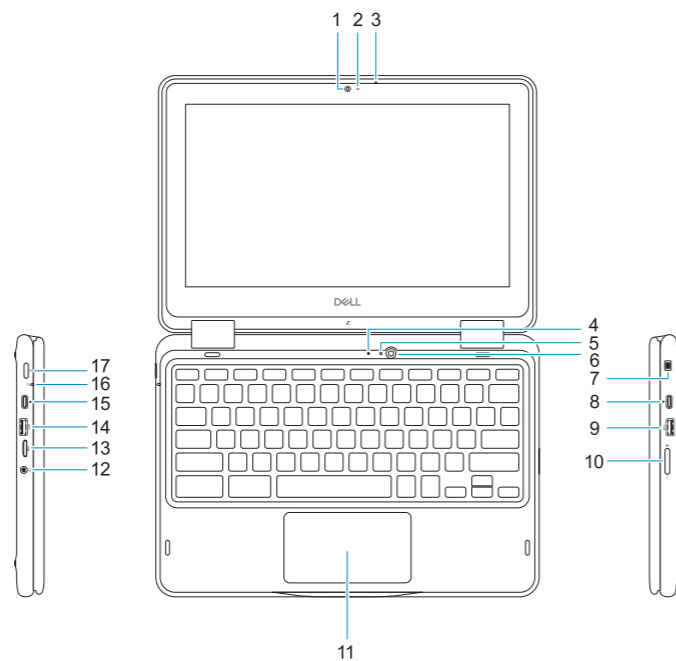

## Computer model

طراز جهاز الكمبيوتر

[Dell.com/contactdell](https://www.dell.com/contactdell)

[Dell.com/regulatory\\_compliance](https://www.dell.com/regulatory_compliance)

P28T

P28T002

Chromebook 5190 2-in-1

## Features

الميزات

1. Camera
2. Camera status light
3. Microphone
4. World-facing microphone (optional)
5. World-facing camera status light (optional)
6. World-facing camera (optional)
7. Noble Wedge lock slot
8. USB Type-C (Power Delivery/ DisplayPort)
9. USB 3.1 Gen 1 port
10. Volume control button
11. Touchpad
12. Universal audio port
13. microSD card reader
14. USB 3.1 Gen 1 port
15. USB Type-C (Power Delivery / DisplayPort)
16. Battery status light
17. Power button
18. Service Tag label
19. Speakers