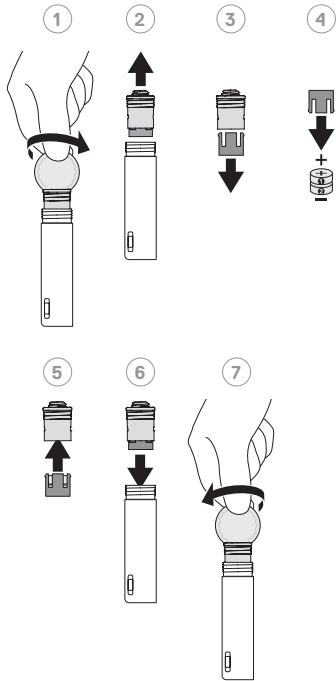

Dell Active Pen PN557W

Quick Start Guide

Regulatory Model: PN556W

Dell.com/support

Dell.com/support/drivers

Dell.com/regulatory_compliance

1**2****3****4**
Active Pen Control Panel
www.dell.com/PN557W
