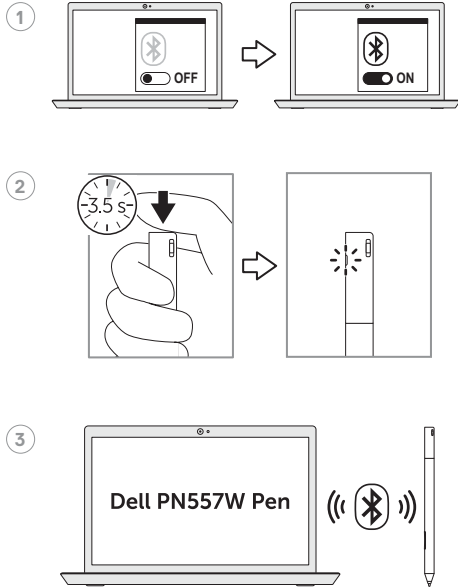

Dell Active Pen PN557W

Quick Start Guide

Regulatory Model: PN556W

Dell.com/support

Dell.com/support/drivers

Dell.com/regulatory_compliance

1**2****3****4**
Active Pen Control Panel
www.dell.com/PN557W
