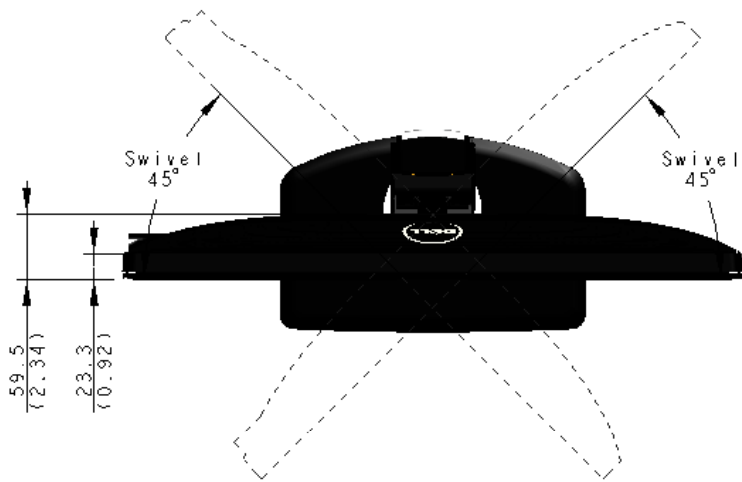

P2412H External Dimension

Nominal Dimensions

Unit: mm (inch)

Back view of Monitor without stand