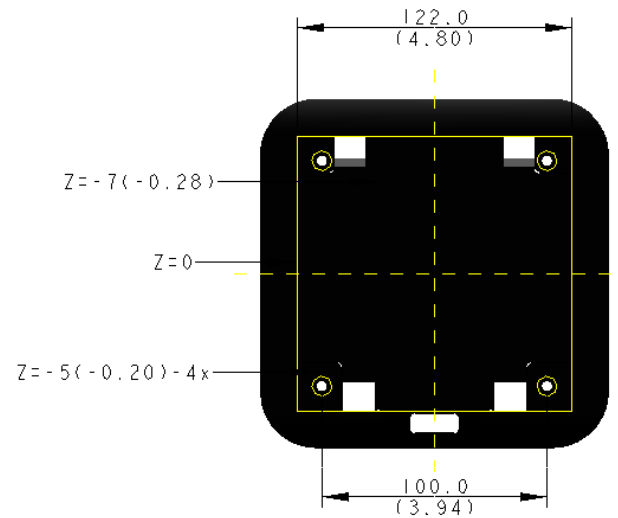

P2412H External Dimension

Nominal Dimensions

Unit: mm (inch)

Back view of Monitor without stand