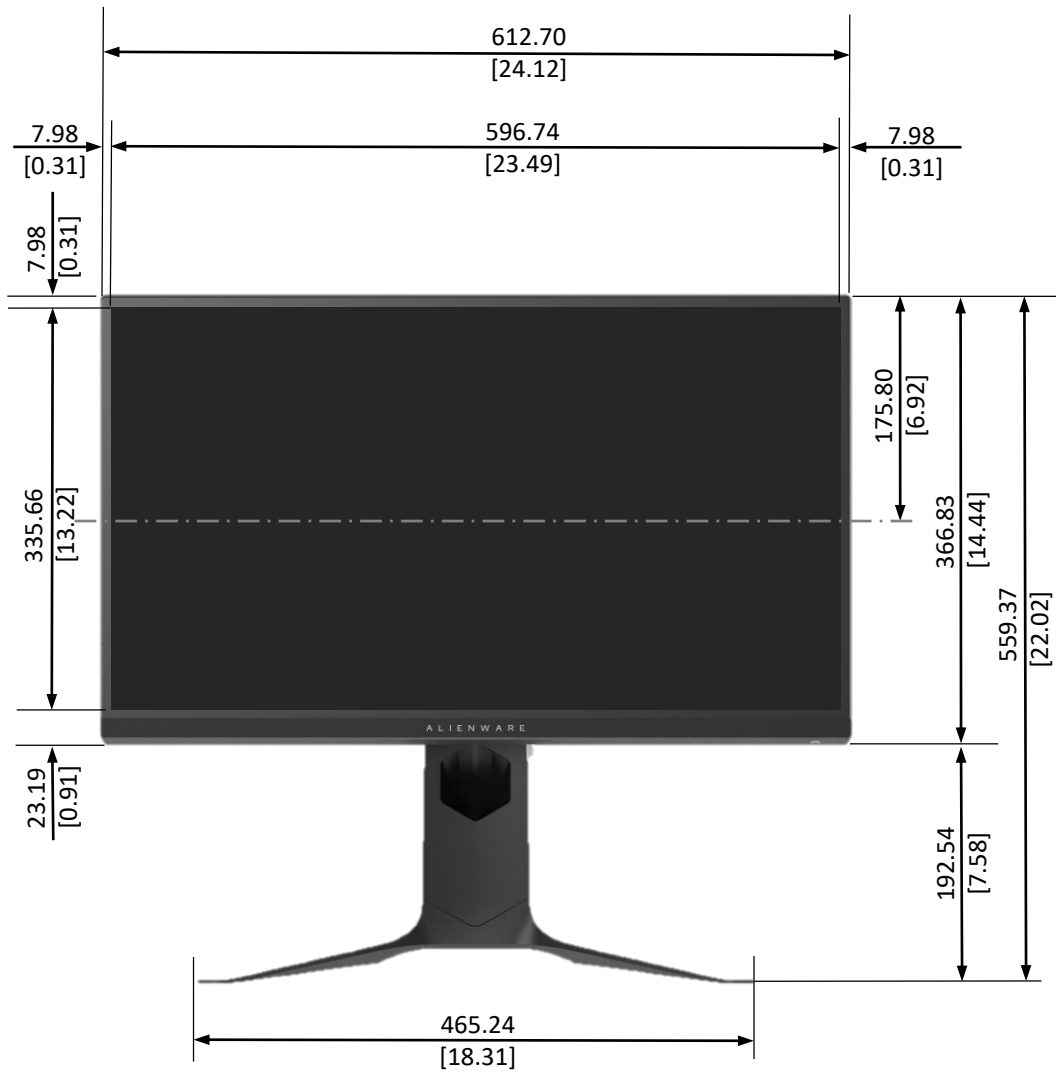

AW2720HF Outline Dimension

Back View of Monitor without stand

Unit : mm (inch)
 Dimension : Nominal
 Drawing : Not to scale