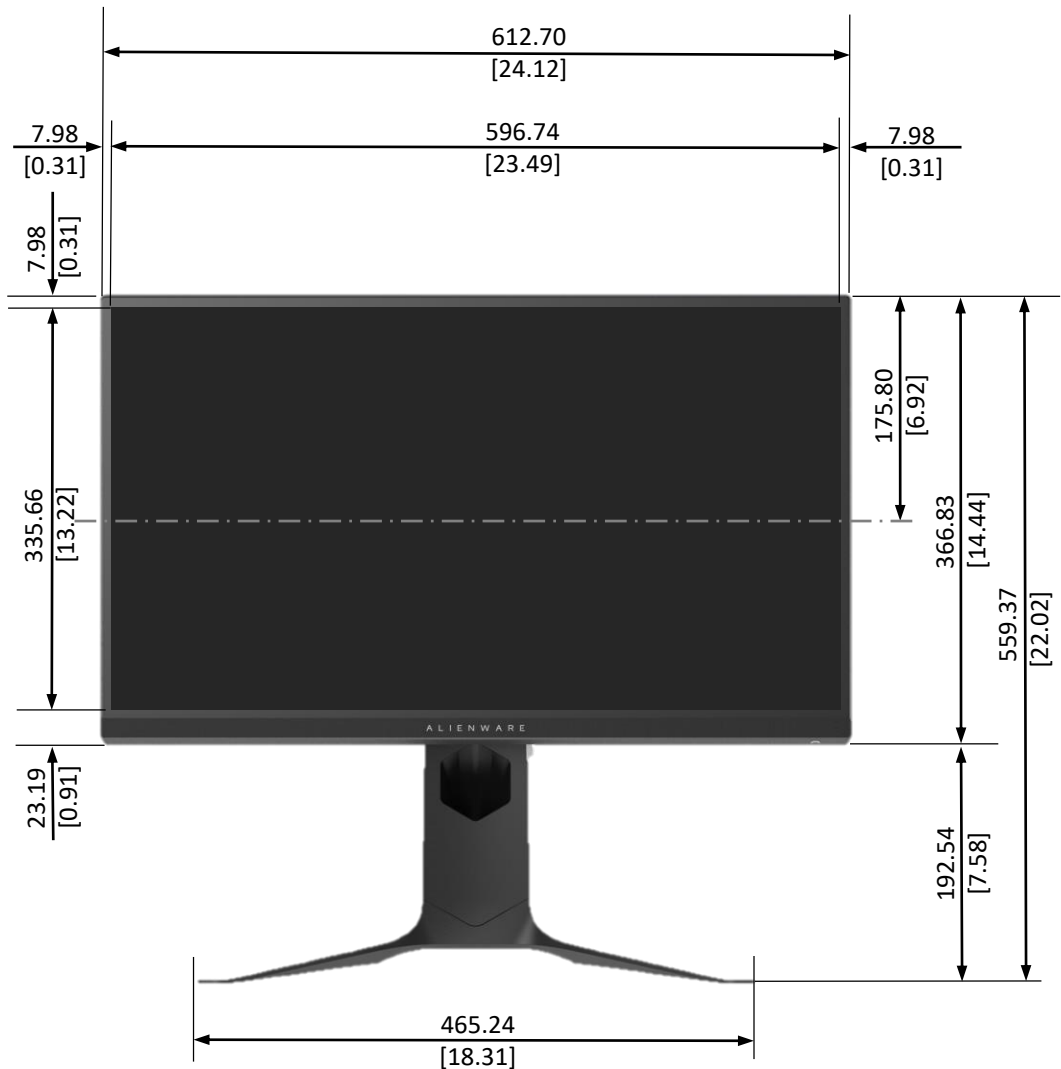

# AW2720HF Outline Dimension

## Back View of Monitor without stand

Unit : mm (inch)  
 Dimension : Nominal  
 Drawing : Not to scale