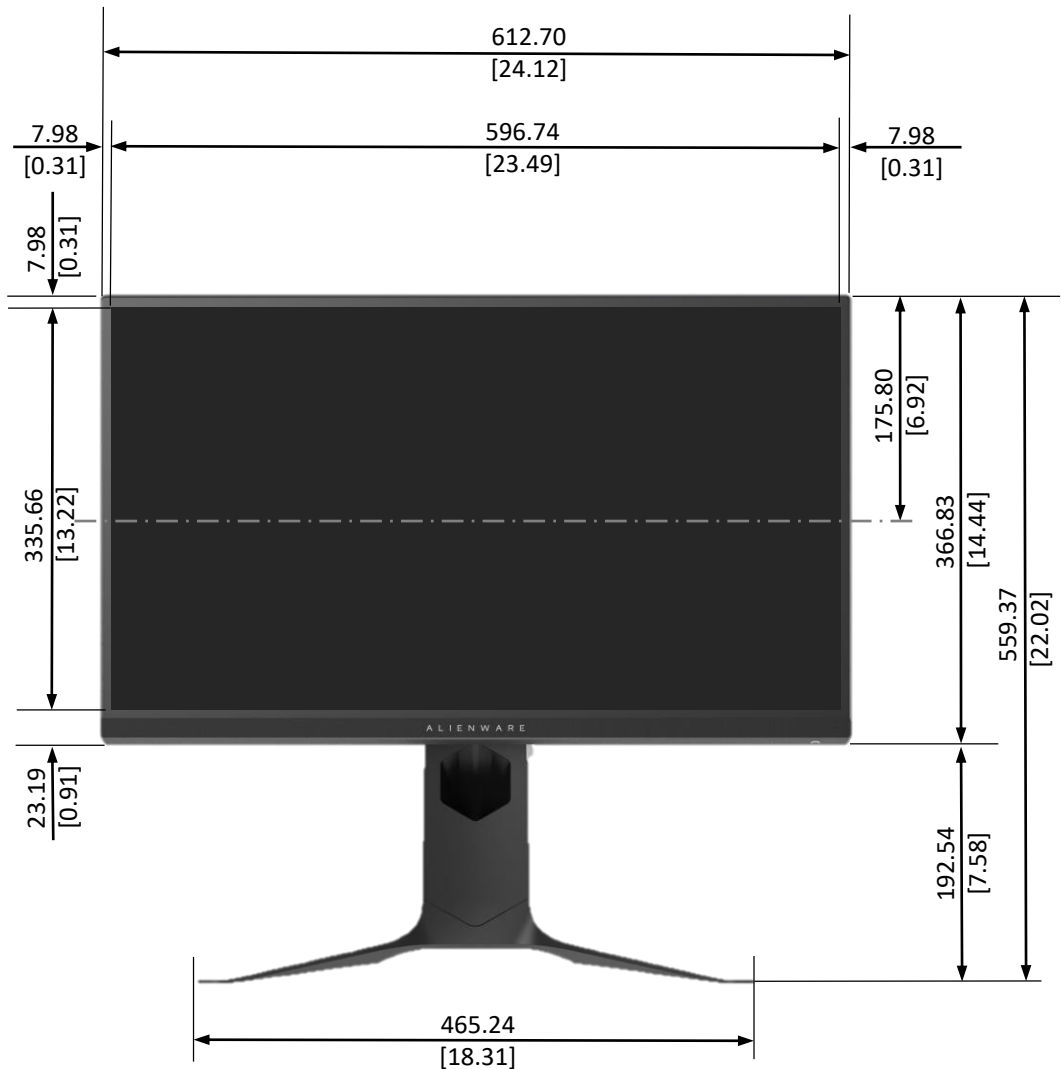

AW2720HF Outline Dimension

Back View of Monitor without stand

Unit : mm (inch)
Dimension : Nominal
Drawing : Not to scale