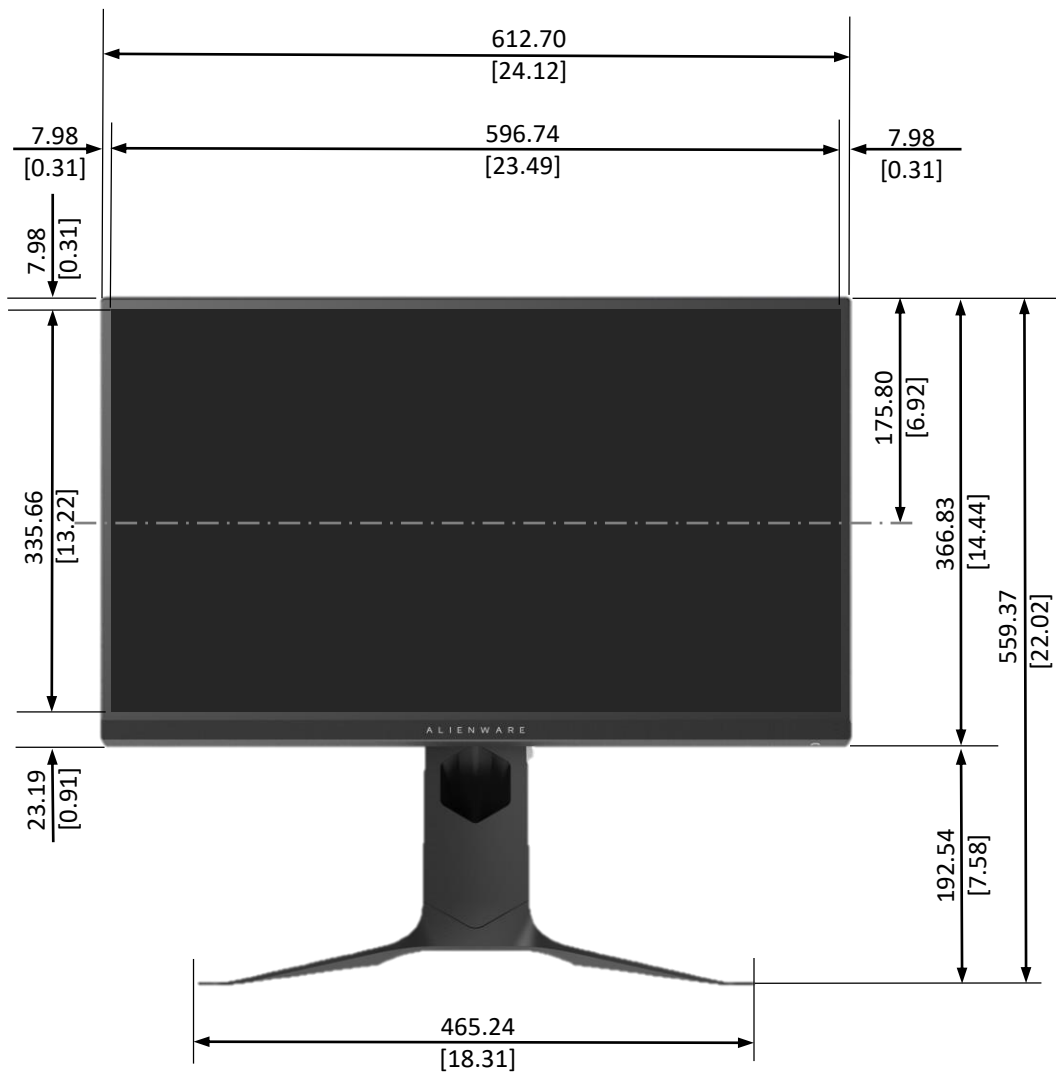

AW2720HF Outline

Dimension

Back View of Monitor without stand

Unit : mm (inch)
Dimension : Nominal
Drawing : Not to scale