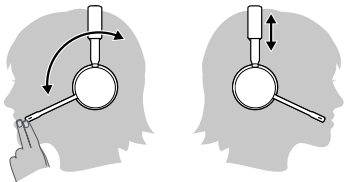

Dell Headset WL5022

Dell Pro Wireless Headset

WL5022

QUICK START GUIDE

www.dell.com/support

www.dell.com/contactdell

www.dell.com/regulatory_compliance

Regulatory model: B4220T / BT600