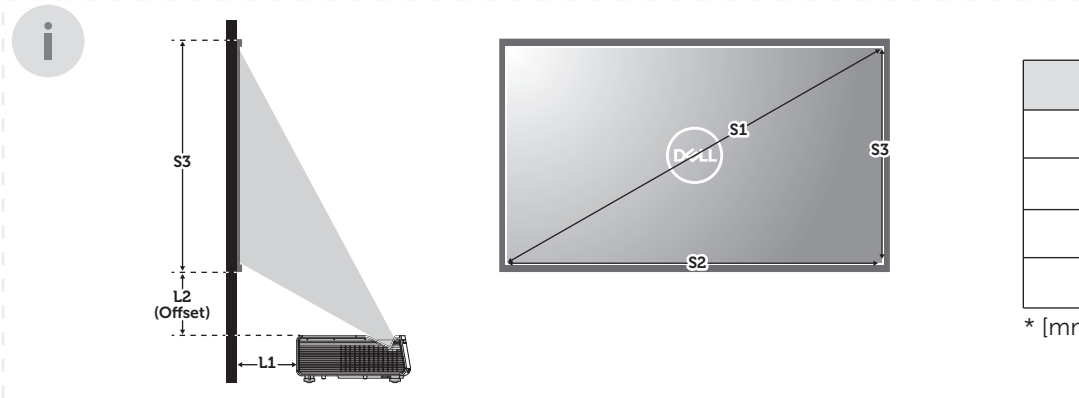

Dell Advanced Projector S718QL

L1	S1	S2	S3	L2
3.9" [100]*	100" [2540]	87.1" [2212]	49.0" [1245]	7.3" [186]
5.6" [142]	110" [2794]	95.8" [2433]	53.9" [1370]	8.2" [209]
7.2" [184]	120" [3048]	104.5" [2654]	58.8" [1494]	9.1" [231]
8.9" [226]	130" [3302]	113.2" [2875]	63.7" [1619]	10.0" [254]

* [mm]