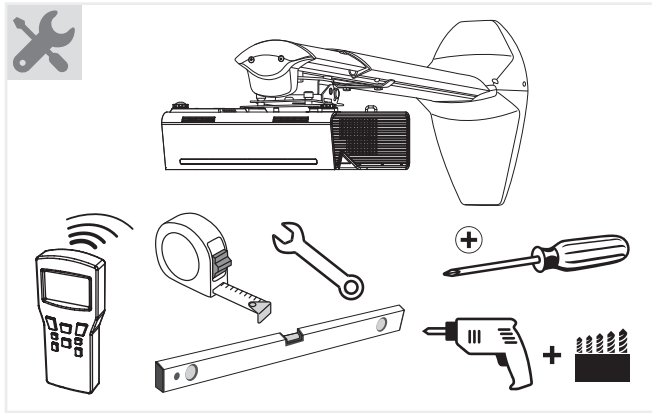

Dell Advanced Projector S718QL

L1	S1	S2	S3	L2
3.9" [100]*	100" [2540]	87.1" [2212]	49.0" [1245]	7.3" [186]
5.6" [142]	110" [2794]	95.8" [2433]	53.9" [1370]	8.2" [209]
7.2" [184]	120" [3048]	104.5" [2654]	58.8" [1494]	9.1" [231]
8.9" [226]	130" [3302]	113.2" [2875]	63.7" [1619]	10.0" [254]

* [mm]