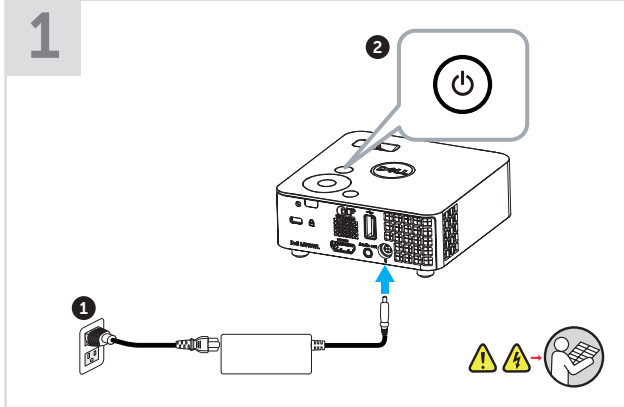

Dell Mobile Projector M318WL

www.dell.com/support/manuals

Dell M318WL
Internal Memory
Auto Adjust
Presentation Mode
Advanced Settings
English
Resolution : 1280x1024 120Hz

S1	L1
30 in (76.2 cm)	38.1 in (96.7 cm)
40 in (101.6 cm)	50.7 in (129 cm)
50 in (127 cm)	63.3 in (160.7 cm)
60 in (152.4 cm)	76.3 in (193.8 cm)
70 in (177.8 cm)	88.9 in (225.8 cm)
80 in (203.2 cm)	101.5 in (257.8 cm)

HDMI

Dell M318WL
HDMI
Auto Adjust
Presentation Mode
Advanced Settings
English
Resolution : 1280x800 60Hz

USB

Dell M318WL
USB Viewer
Auto Adjust
Presentation Mode
Advanced Settings
English
Resolution : 1280x800 60Hz