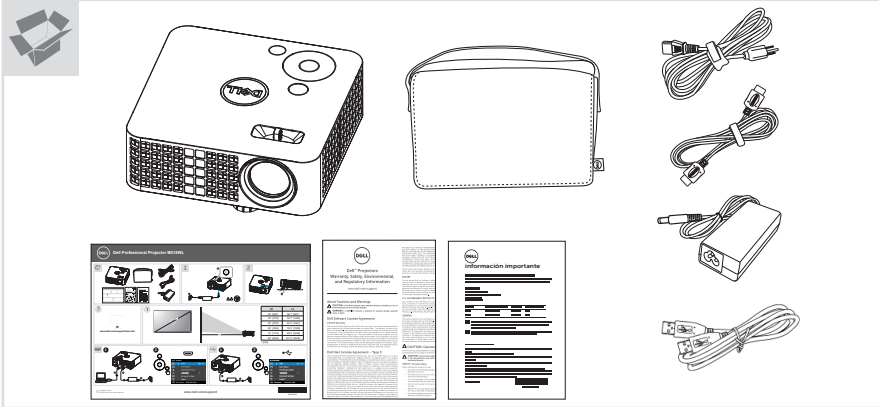

Dell Mobile Projector M318WL

www.dell.com/support/manuals

Dell M318WL
Internal Memory
Auto Adjust
Presentation Mode
Advanced Settings
English
Resolution : 1280x1024 120Hz

S1	L1
30 in (76.2 cm)	38.1 in (96.7 cm)
40 in (101.6 cm)	50.7 in (129 cm)
50 in (127 cm)	63.3 in (160.7 cm)
60 in (152.4 cm)	76.3 in (193.8 cm)
70 in (177.8 cm)	88.9 in (225.8 cm)
80 in (203.2 cm)	101.5 in (257.8 cm)

HDMI

Dell M318WL
HDMI
Auto Adjust
Presentation Mode
Advanced Settings
English
Resolution : 1280x800 60Hz

USB

Dell M318WL
USB Viewer
Auto Adjust
Presentation Mode
Advanced Settings
English
Resolution : 1280x800 60Hz