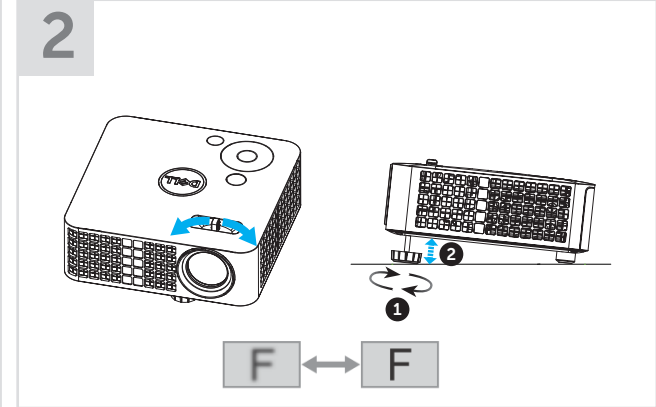

Dell Mobile Projector M318WL

www.dell.com/support/manuals

Dell M318WL
Internal Memory
Auto Adjust
Presentation Mode
Advanced Settings
English
Resolution : 1280x1024 120Hz

S1	L1
30 in (76.2 cm)	38.1 in (96.7 cm)
40 in (101.6 cm)	50.7 in (129 cm)
50 in (127 cm)	63.3 in (160.7 cm)
60 in (152.4 cm)	76.3 in (193.8 cm)
70 in (177.8 cm)	88.9 in (225.8 cm)
80 in (203.2 cm)	101.5 in (257.8 cm)

HDMI

Dell M318WL
HDMI
Auto Adjust
Presentation Mode
Advanced Settings
English
Resolution : 1280x800 60Hz

USB

Dell M318WL
USB Viewer
Auto Adjust
Presentation Mode
Advanced Settings
English
Resolution : 1280x800 60Hz