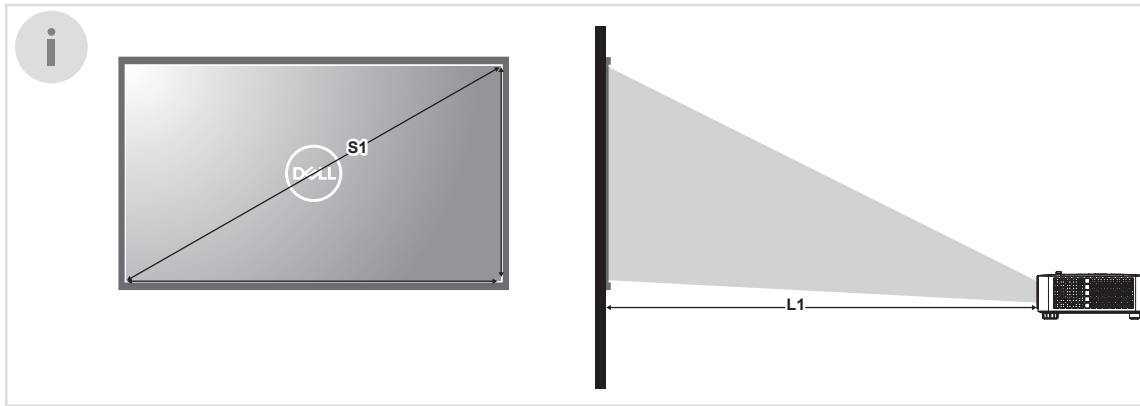

Dell Mobile Projector M318WL

www.dell.com/support/manuals

Dell M318WL
Internal Memory
Auto Adjust
Presentation Mode
Advanced Settings
English
Resolution : 1280x1024 120Hz

S1	L1
30 in (76.2 cm)	38.1 in (96.7 cm)
40 in (101.6 cm)	50.7 in (129 cm)
50 in (127 cm)	63.3 in (160.7 cm)
60 in (152.4 cm)	76.3 in (193.8 cm)
70 in (177.8 cm)	88.9 in (225.8 cm)
80 in (203.2 cm)	101.5 in (257.8 cm)

HDMI

Dell M318WL
HDMI
Auto Adjust
Presentation Mode
Advanced Settings
English
Resolution : 1280x800 60Hz

USB

Dell M318WL
USB Viewer
Auto Adjust
Presentation Mode
Advanced Settings
English
Resolution : 1280x800 60Hz