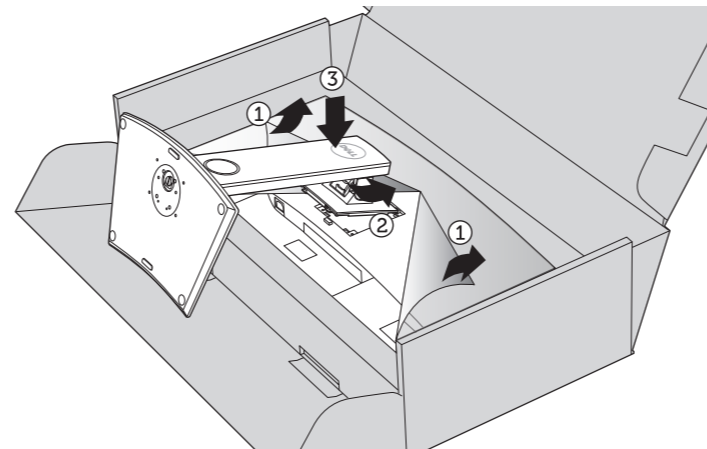

DELL U3818DW

Quick Start Guide

1-1

1-2

1-3

1-4

2