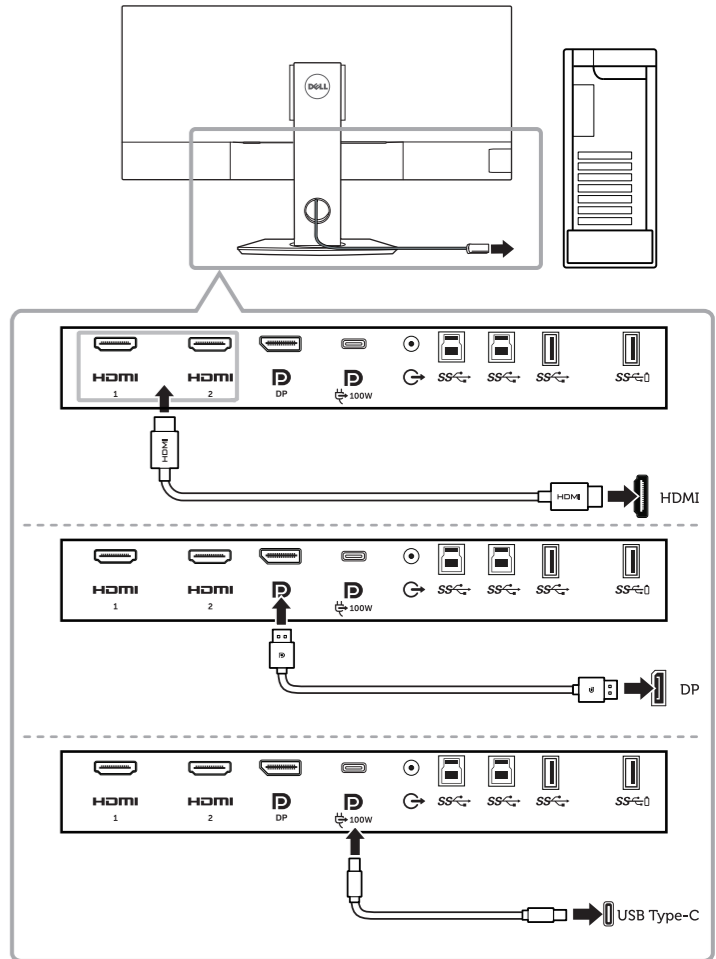

DELL U3818DW

Quick Start Guide

1-1

1-2

1-3

1-4

2