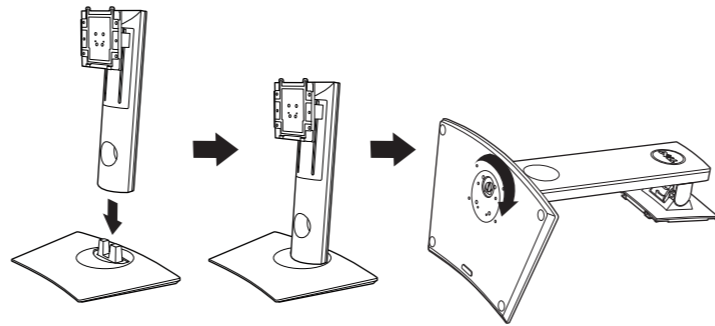

DELL U3818DW

Quick Start Guide

1-1

1-2

1-3

1-4

2