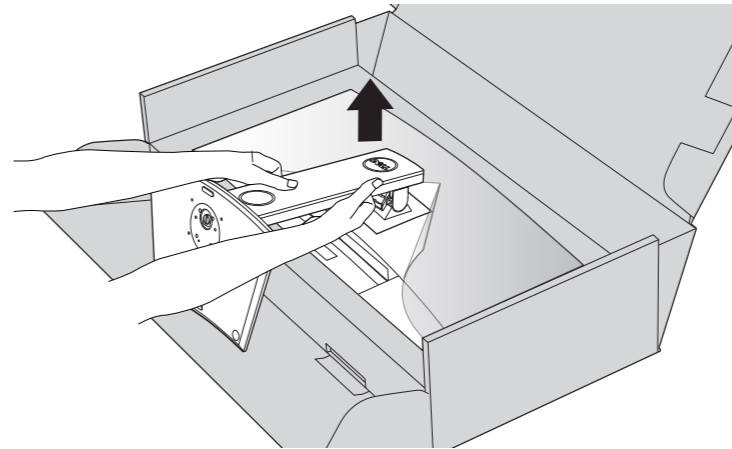

DELL U3818DW

Quick Start Guide

1-1

1-2

1-3

1-4

2