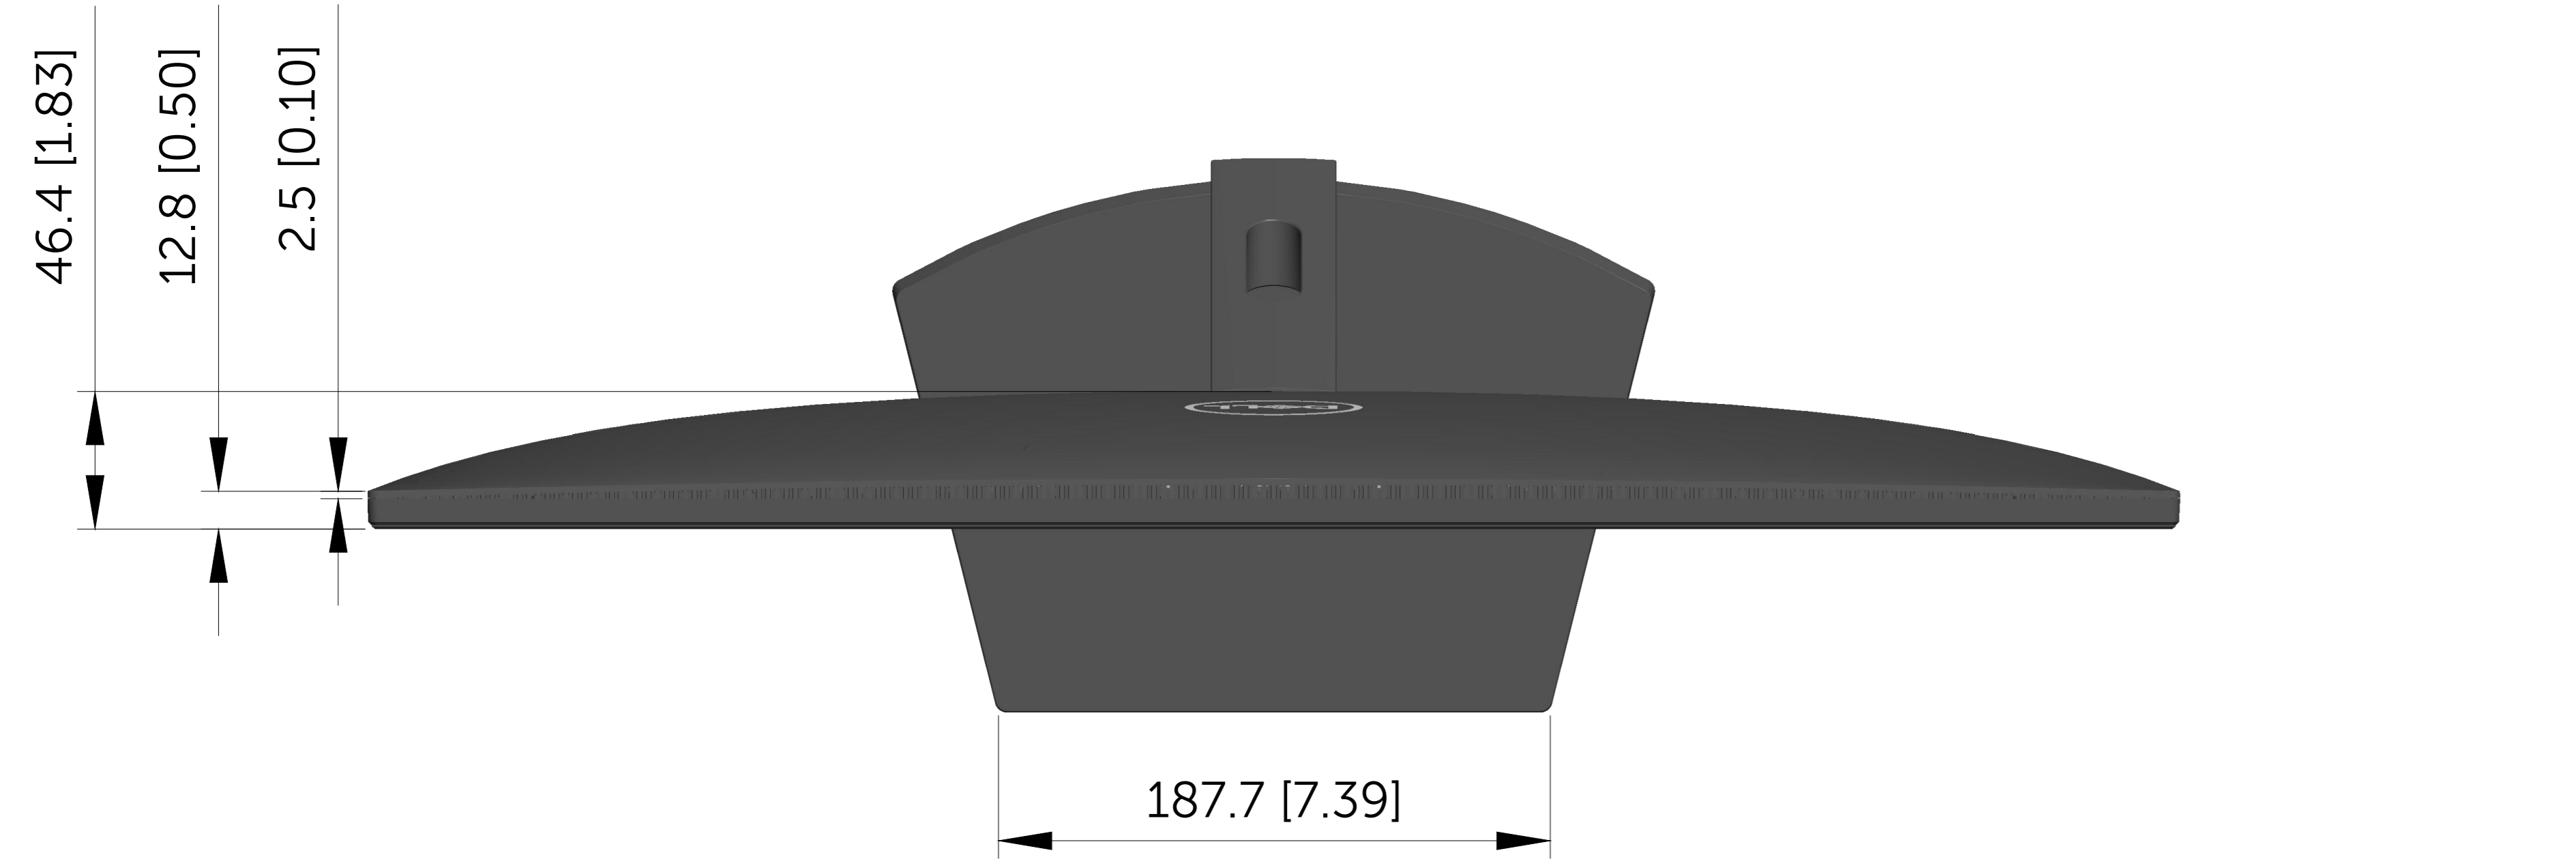

# SE2719H/HX Outline Dimension

Unit : mm(inch)  
 Dimension : Nominal  
 Scale : Not to scale

Z=17.0 [0.67]  
 Z=22.5 [0.89]