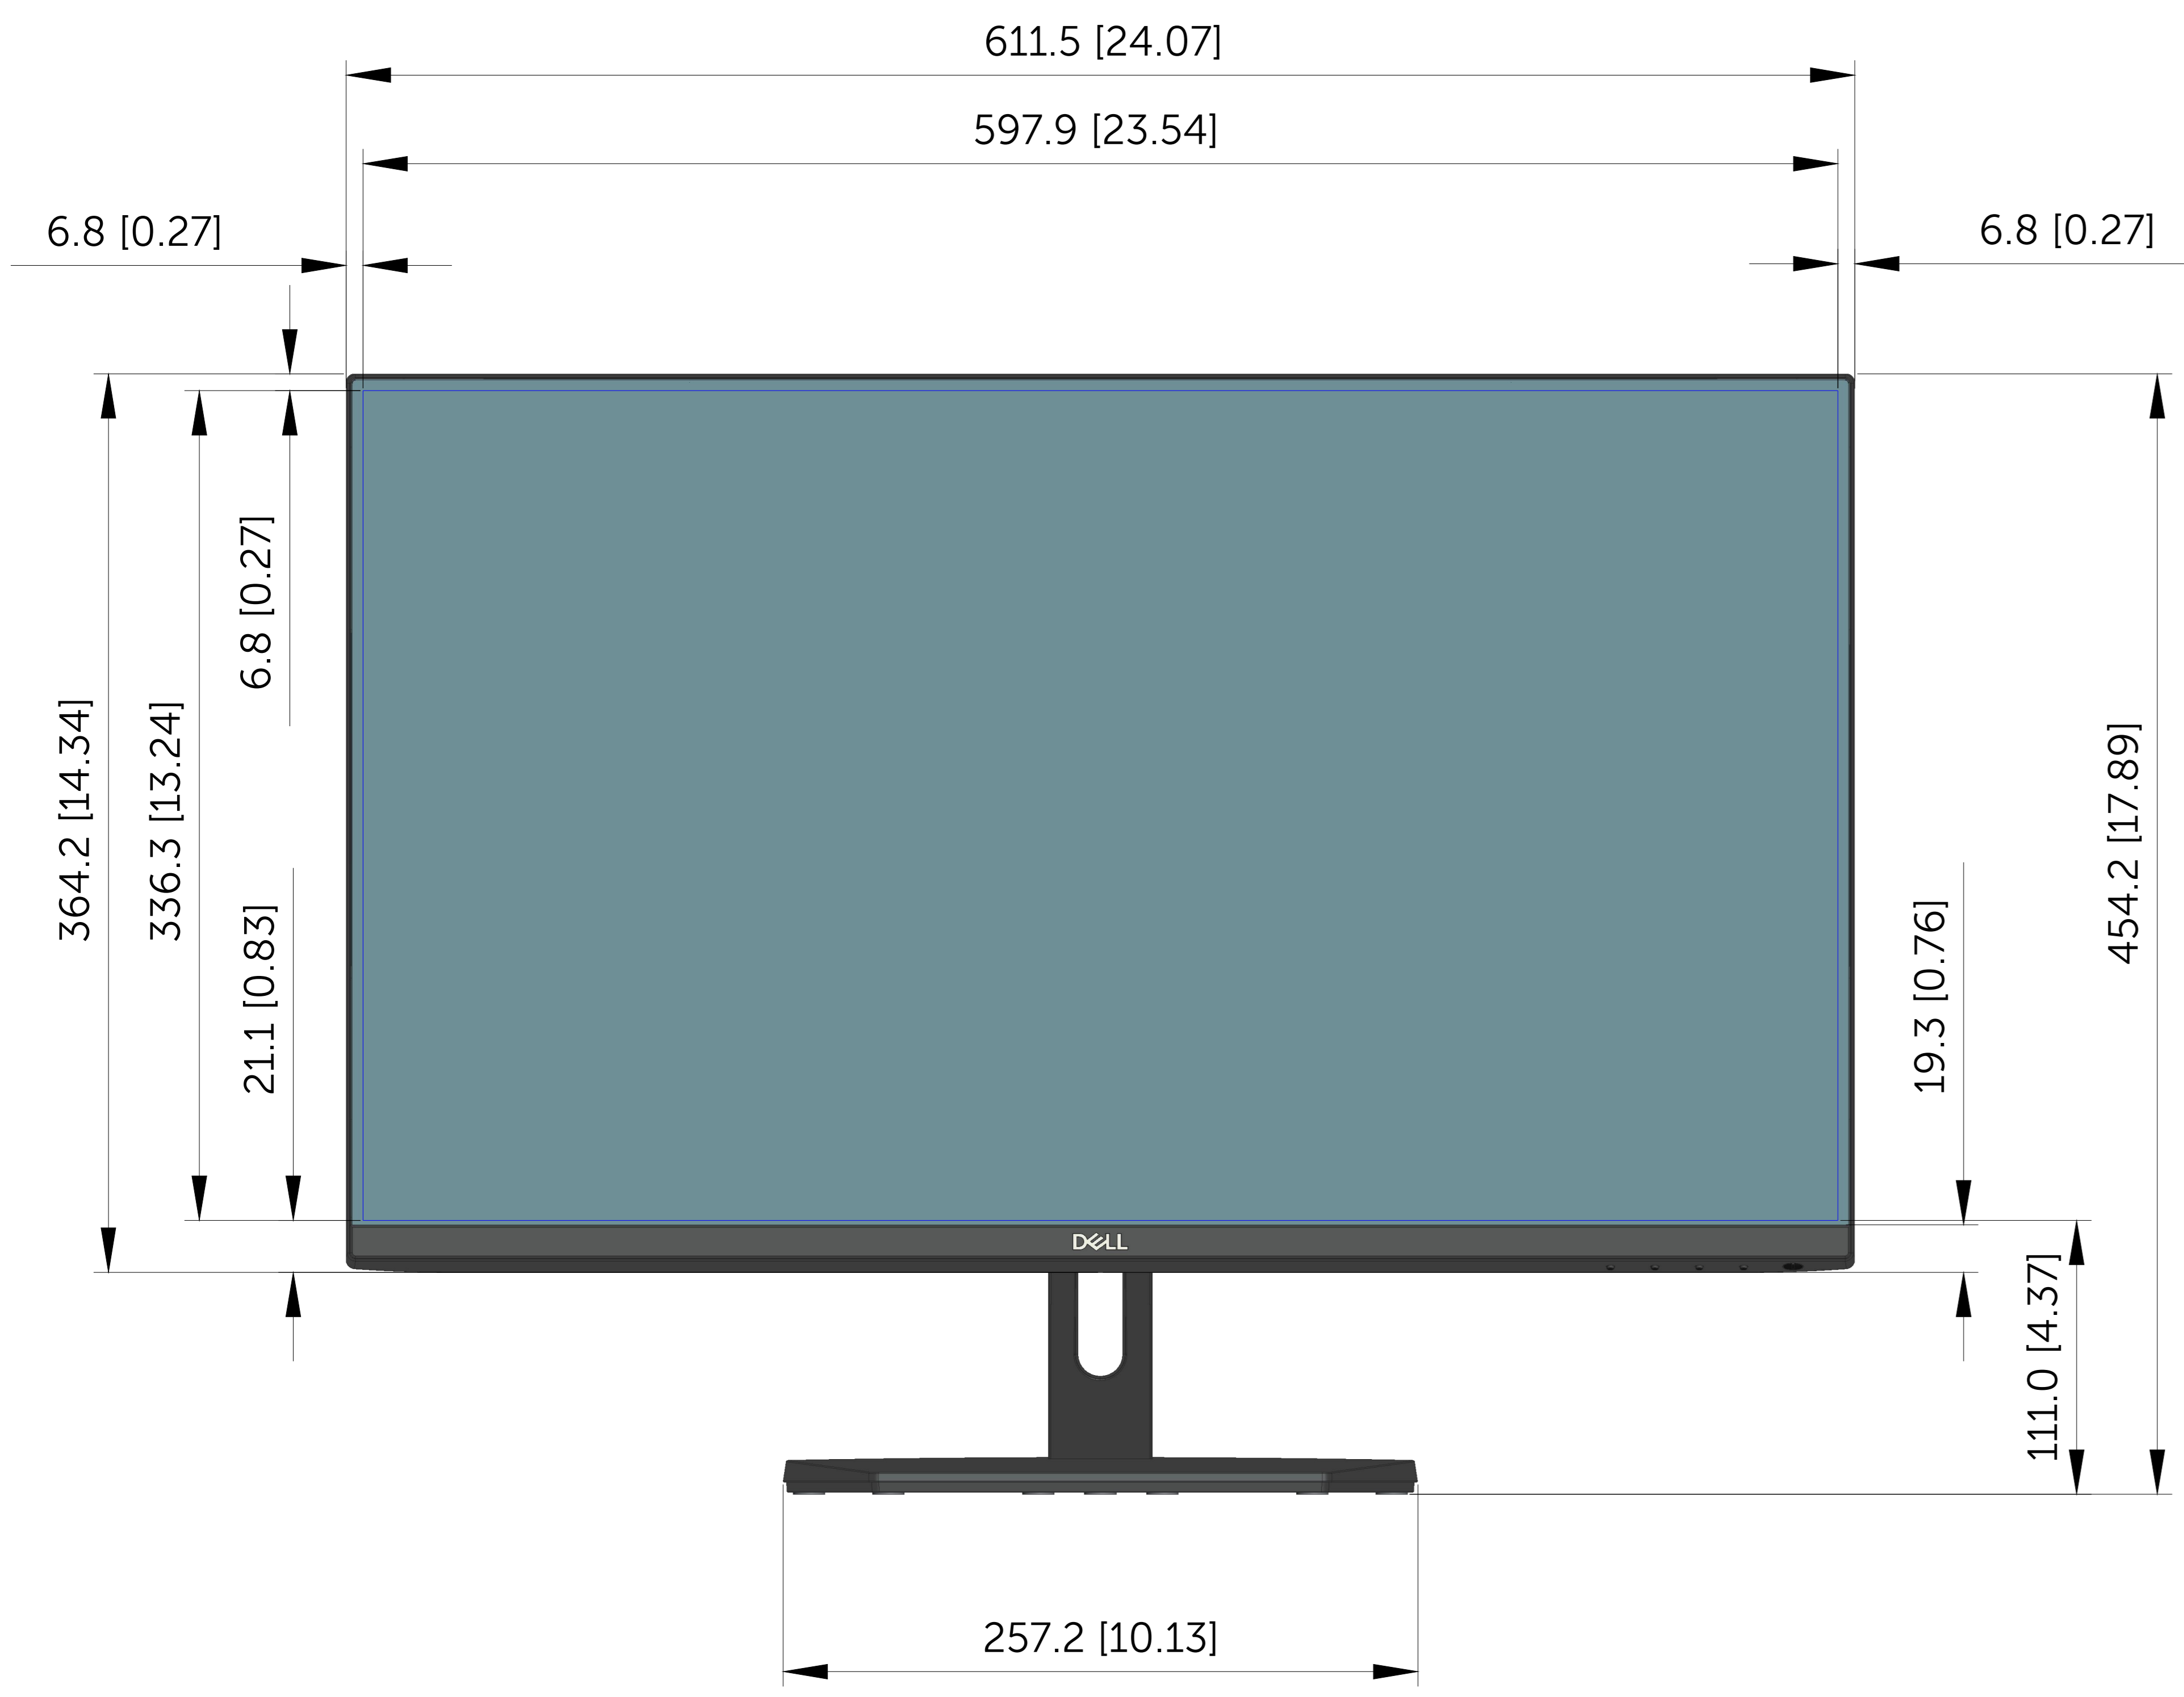

# SE2719H/HX Outline Dimension

Unit : mm(inch)  
 Dimension : Nominal  
 Scale : Not to scale

Z=17.0 [0.67]  
 Z=22.5 [0.89]