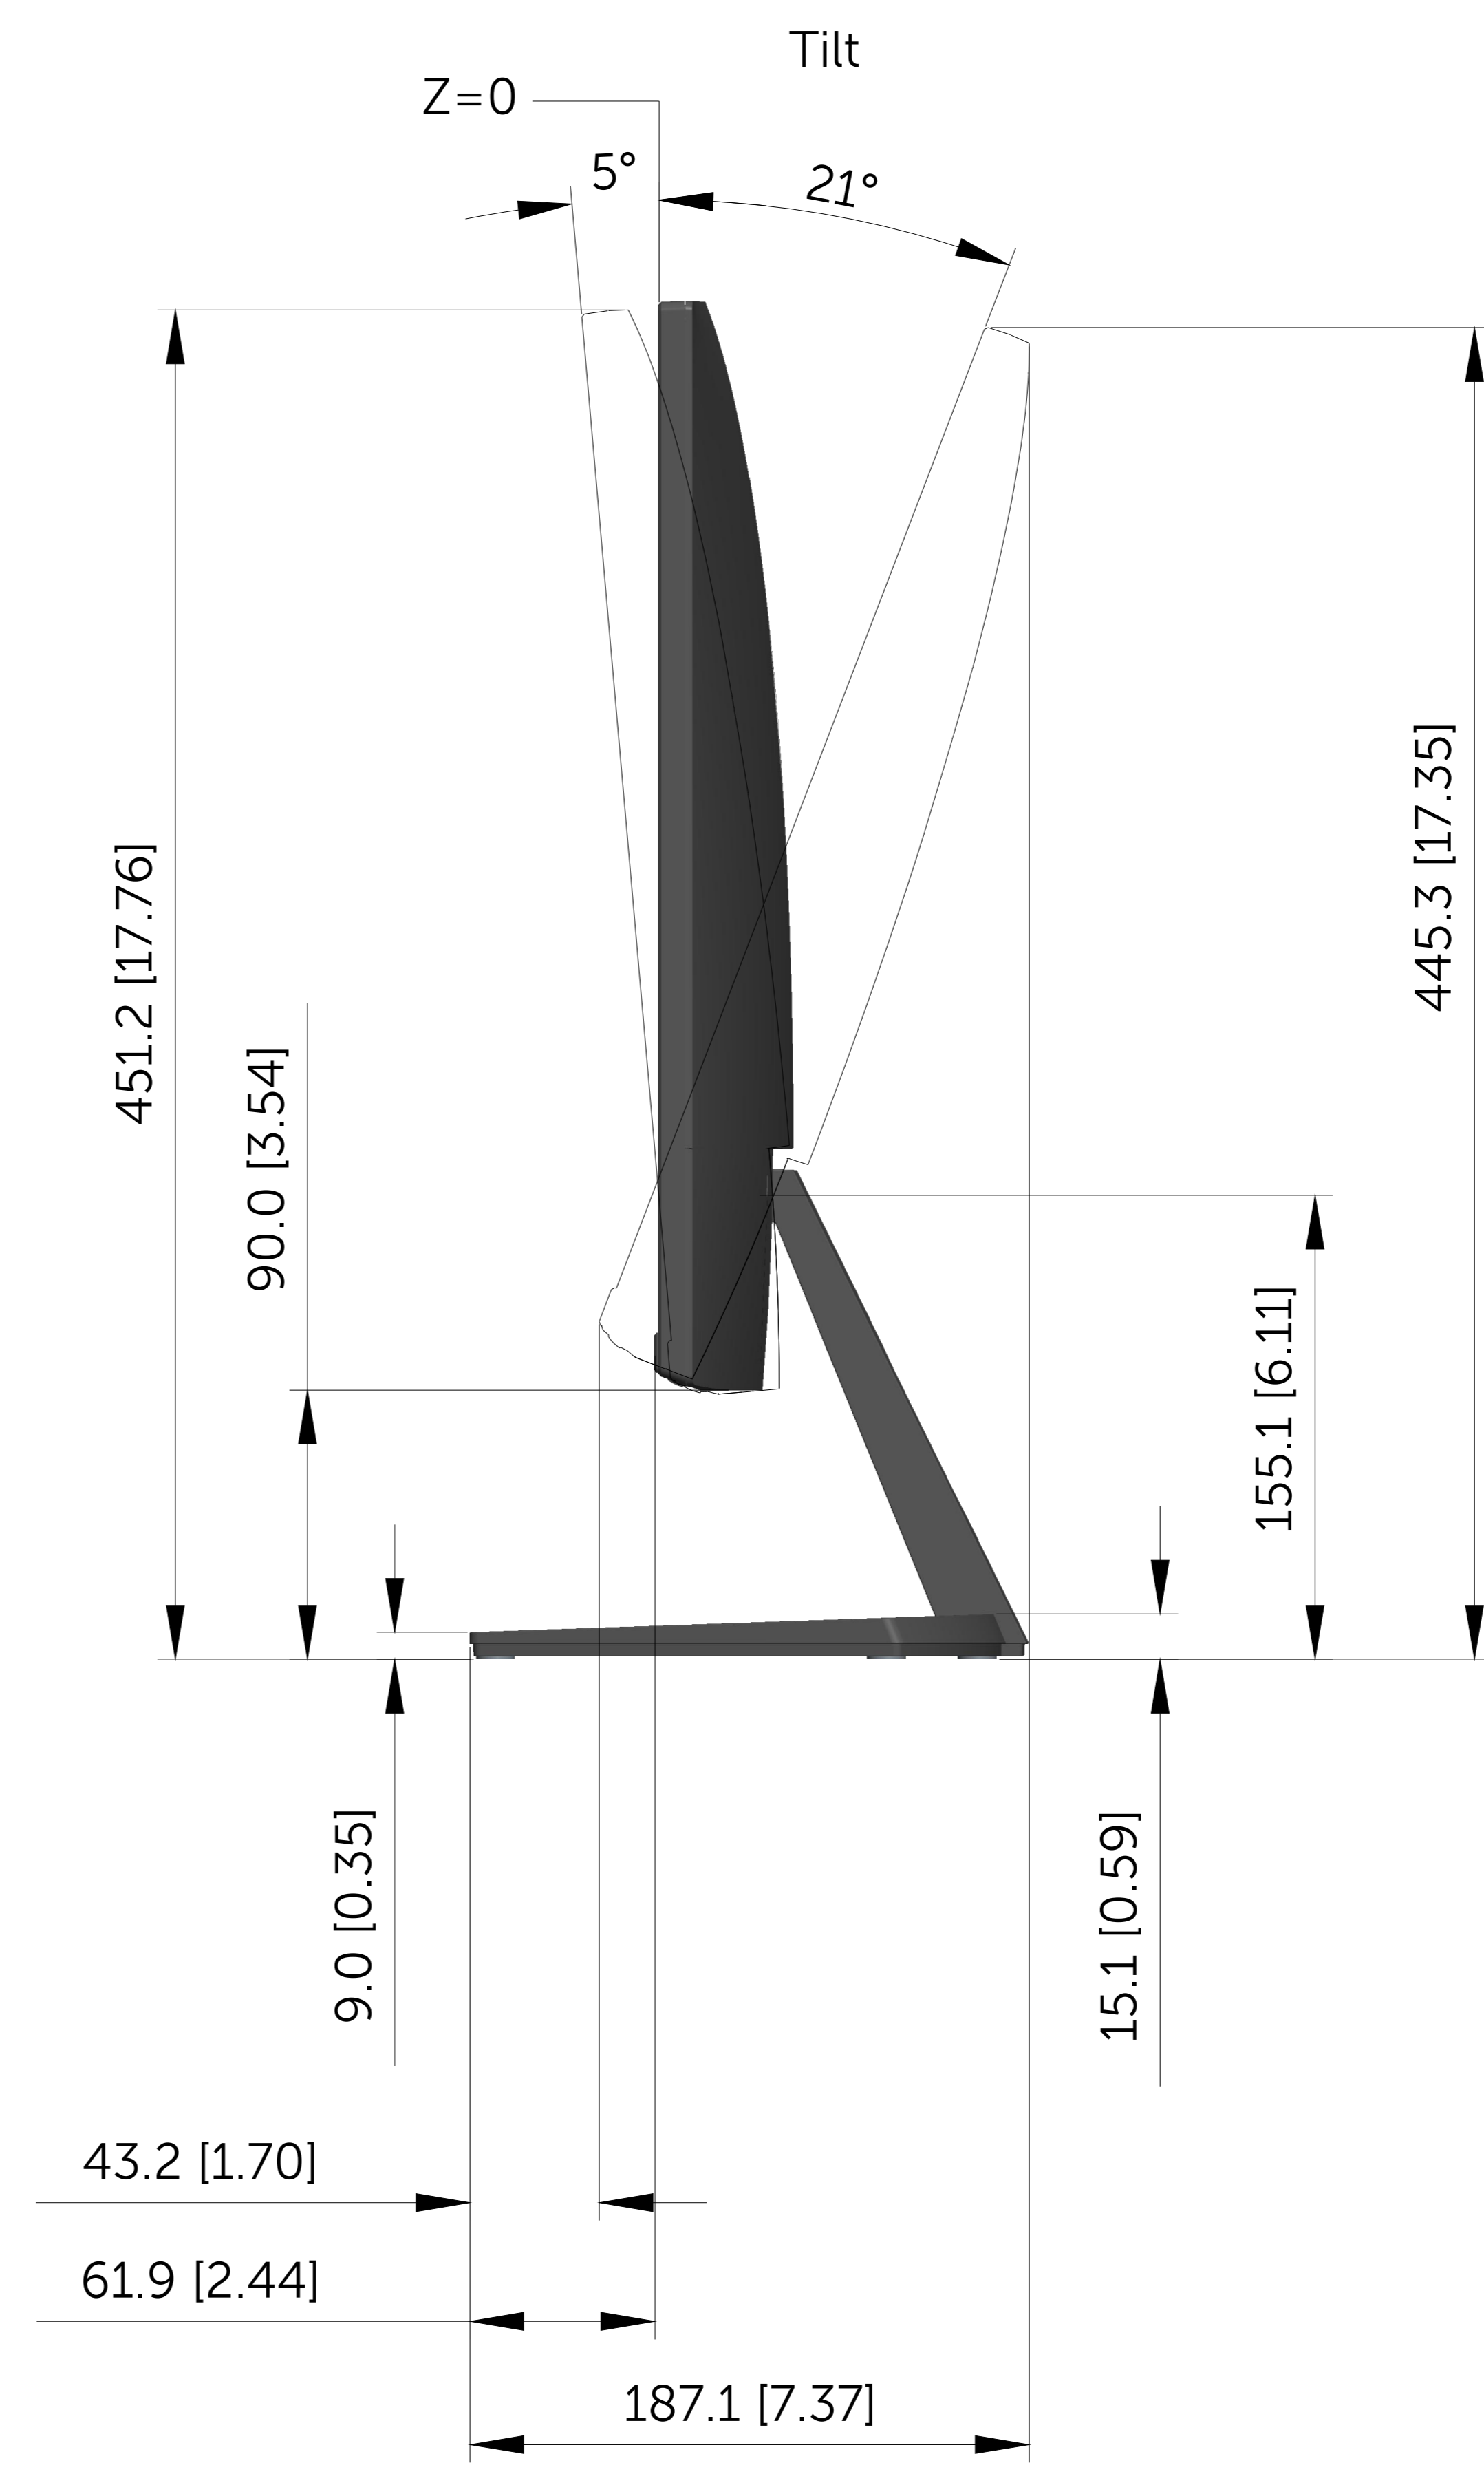

# SE2719H/HX Outline Dimension

Unit : mm(inch)  
 Dimension : Nominal  
 Scale : Not to scale

Z=17.0 [0.67]  
 Z=22.5 [0.89]