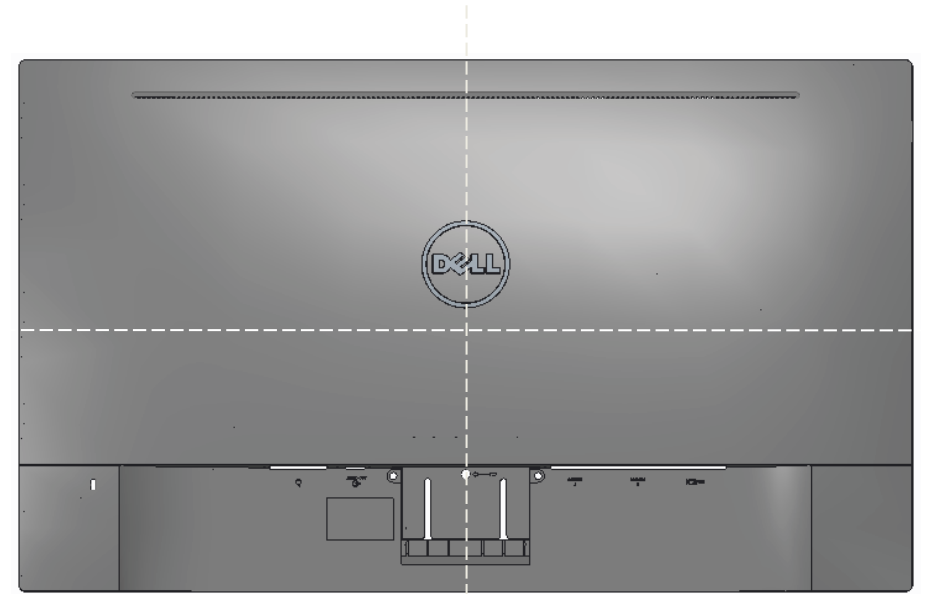

# SE2417HGX Outline Dimensions

Nominal Dimensions  
Unit: mm/(inch)

Back view of Monitor without stand