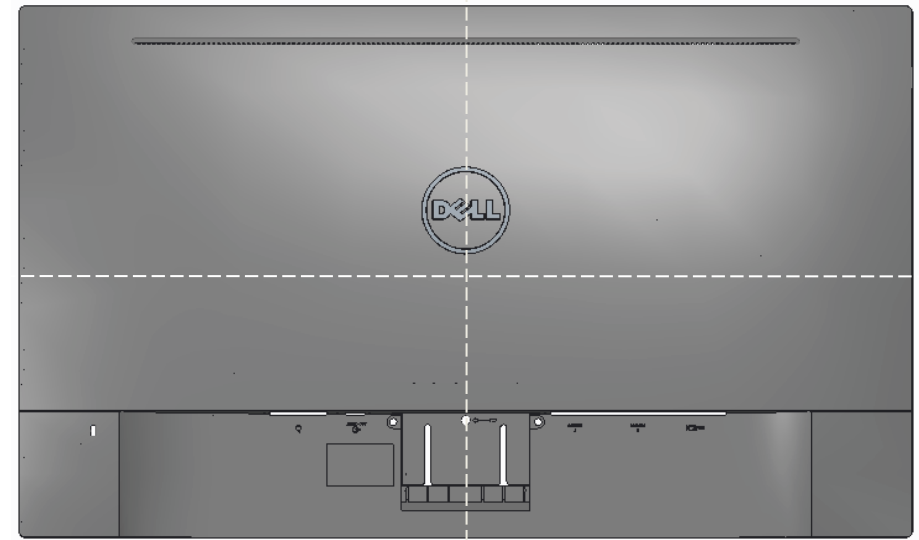

SE2417HGX Outline Dimensions

Nominal Dimensions
Unit: mm/(inch)

Back view of Monitor without stand