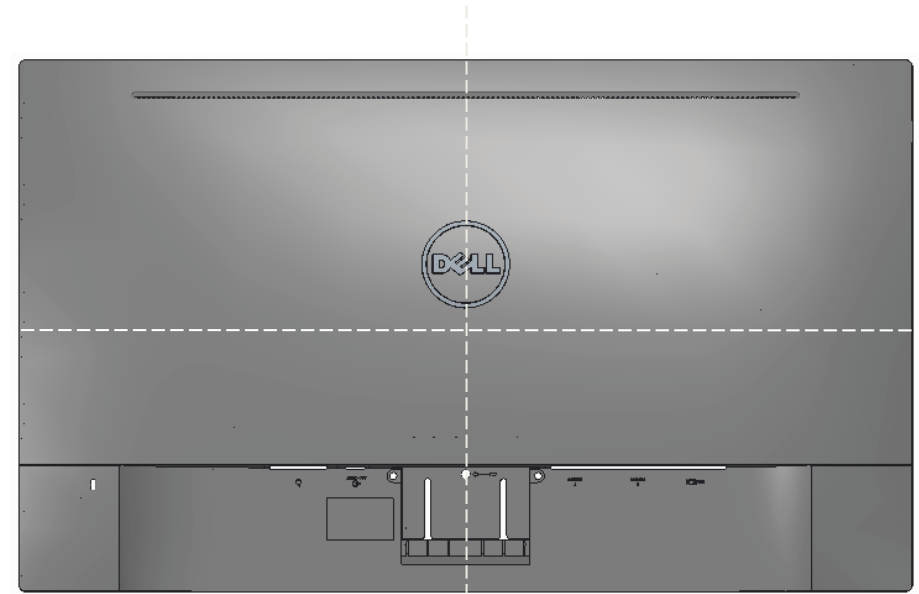

SE2417HGX Outline Dimensions

Nominal Dimensions
Unit: mm/(inch)

Back view of Monitor without stand