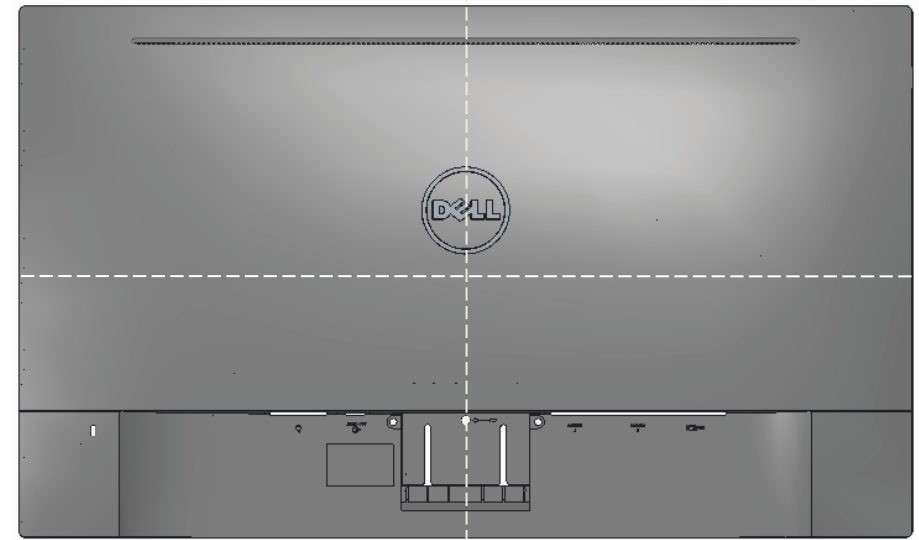

# SE2417HGX Outline Dimensions

Nominal Dimensions  
Unit: mm/(inch)

Back view of Monitor without stand