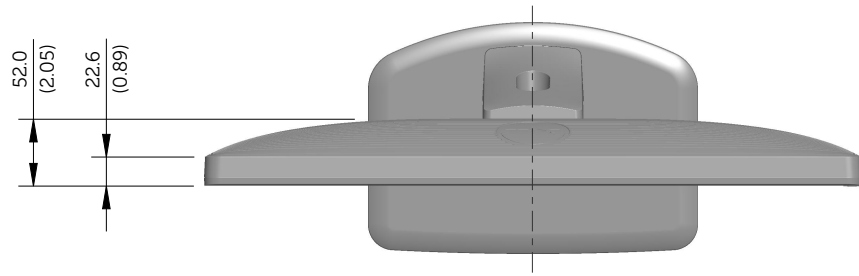

# E1913S Outline Dimensions

Norminal Dimensions  
Unit:mm(inch)

Back view of Monitor without stand

# E1913 Outline Dimensions

Nominal Dimensions  
Unit: mm (inch)

Back view of Monitor without stand

# E2213 Outline Dimensions

Nominal Dimensions  
Unit: mm (inch)

Back view of Monitor without stand