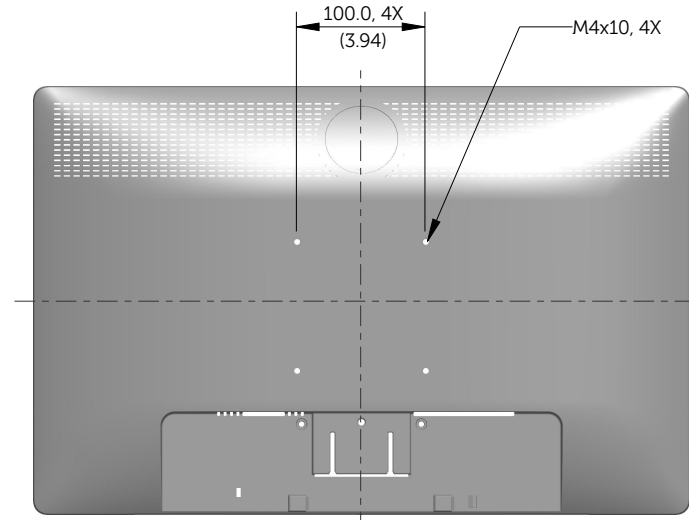

# E1913S Outline Dimensions

Norminal Dimensions  
Unit:mm(inch)

Back view of Monitor without stand

# E1913 Outline Dimensions

Nominal Dimensions  
Unit: mm (inch)

Back view of Monitor without stand

# E2213 Outline Dimensions

Nominal Dimensions  
Unit: mm (inch)

Back view of Monitor without stand