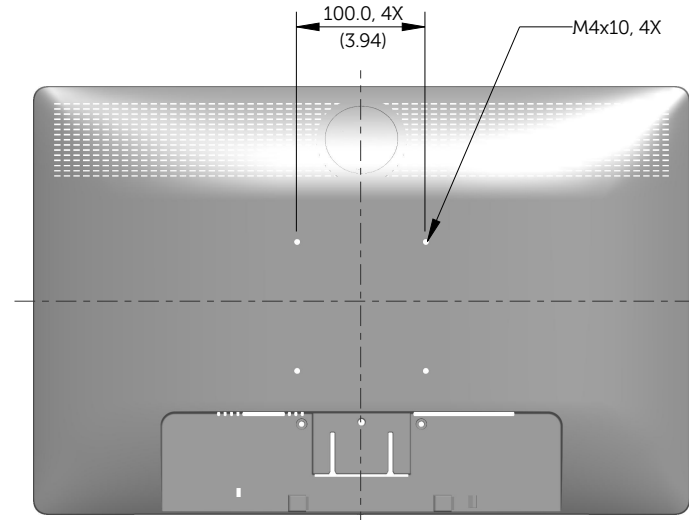

E1913S Outline Dimensions

Norminal Dimensions
Unit:mm(inch)

Back view of Monitor without stand

E1913 Outline Dimensions

Nominal Dimensions
Unit: mm (inch)

Back view of Monitor without stand

E2213 Outline Dimensions

Nominal Dimensions
Unit: mm (inch)

Back view of Monitor without stand