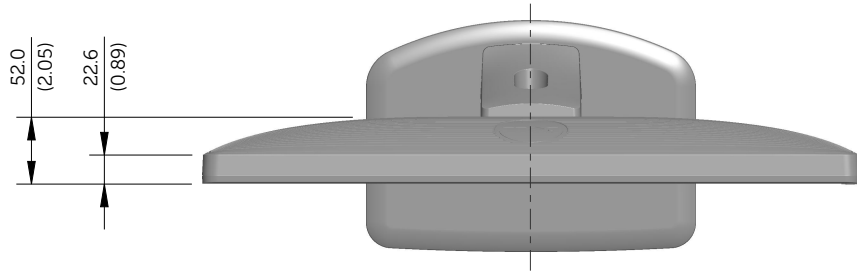

# E1913S Outline Dimensions

Norminal Dimensions  
Unit:mm(inch)

Back view of Monitor without stand

# E1913 Outline Dimensions

Nominal Dimensions  
Unit: mm (inch)

Back view of Monitor without stand

# E2213 Outline Dimensions

Nominal Dimensions  
Unit: mm (inch)

Back view of Monitor without stand