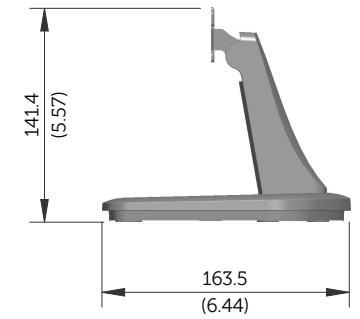

# E1913S Outline Dimensions

Norminal Dimensions  
Unit:mm(inch)

Back view of Monitor without stand

# E1913 Outline Dimensions

Nominal Dimensions  
Unit: mm (inch)

Back view of Monitor without stand

# E2213 Outline Dimensions

Nominal Dimensions  
Unit: mm (inch)

Back view of Monitor without stand