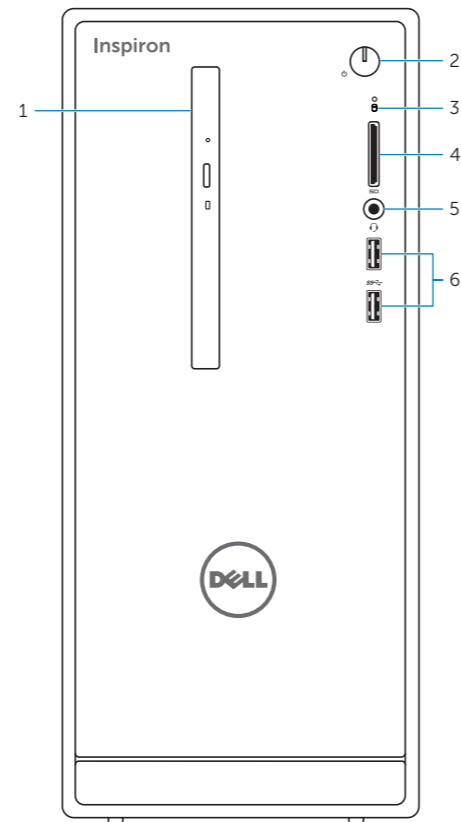

## Features

Caractéristiques

- Optical-drive (optional)
- Power button
- Hard-drive activity light
- Media-card reader
- Headset port
- USB 3.0 ports (2)
- Audio ports (3)
- VGA port
- HDMI port
- USB 2.0 ports (4)
- Power-adaptor port
- Network port
- Expansion-card slots
- Padlock rings
- Security-cable slot
- Service Tag label