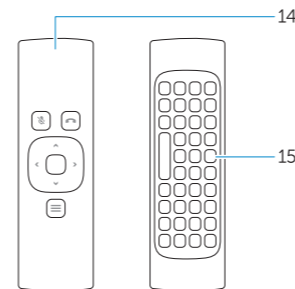

## Features

Caractéristiques | Características

1. Power cable connector
2. Network connector
3. USB 3.0 connectors
4. HDMI connector
5. DisplayPort connector
6. Headset connector
7. USB 3.0 connectors with PowerShare
8. Power button/Power light
9. Memory-card reader
10. Recovery buttonhole
11. Security cable slot
12. Microphone/Speaker
13. HD Camera
14. Remote control - front
15. Keyboard-Remote control back