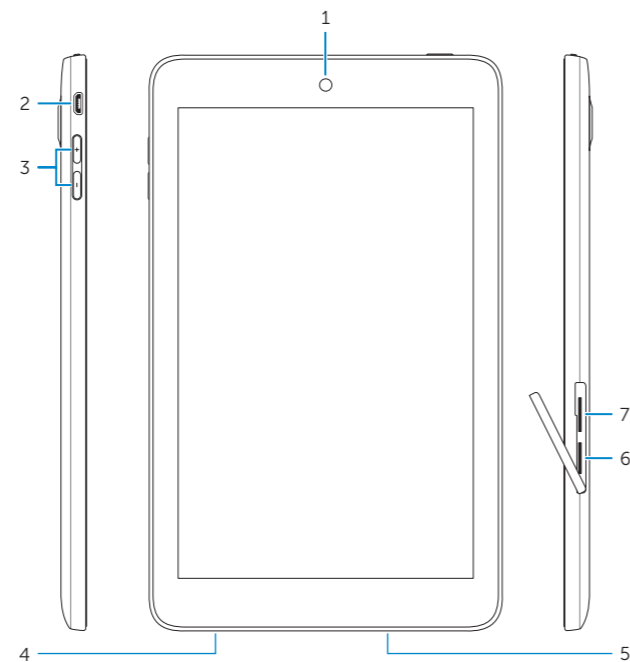

# Features

Funkcje | תכונות

1. Front camera
2. Micro-USB port
3. Volume buttons (2)
4. Service Tag label
5. Speaker
6. MicroSD-card slot
7. Micro-SIM card slot (HSPA+ models only)
8. Power button
9. Microphone
10. Headset port
11. Rear camera