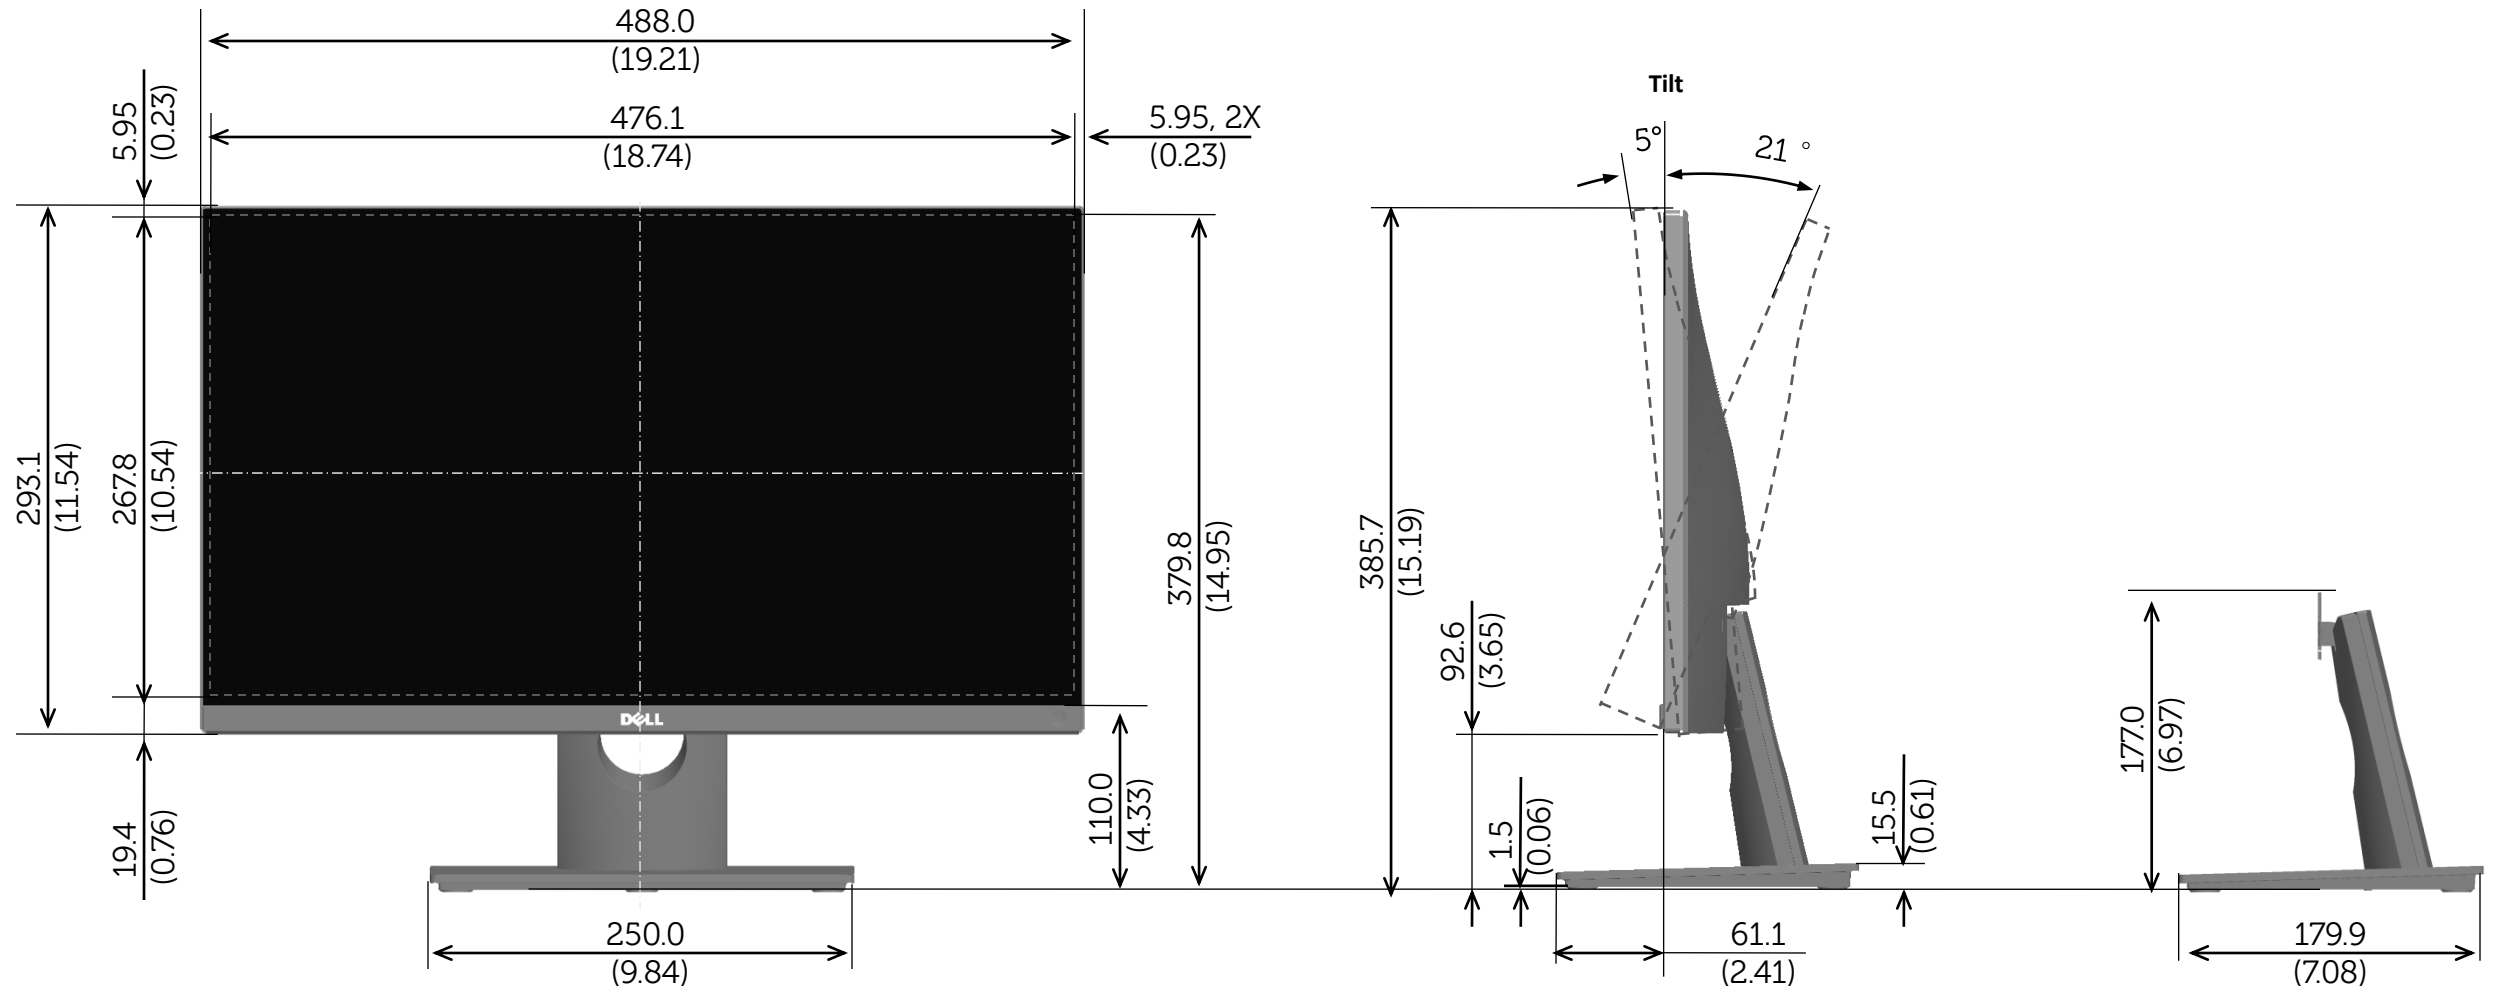

S2216M Outline Dimension

Nominal Dimensions
Unit: mm(inch)

Back view of Monitor without stand

S2316M Outline Dimension

Nominal
Dimensions
Unit: mm(inch)

Back view of Monitor without stand