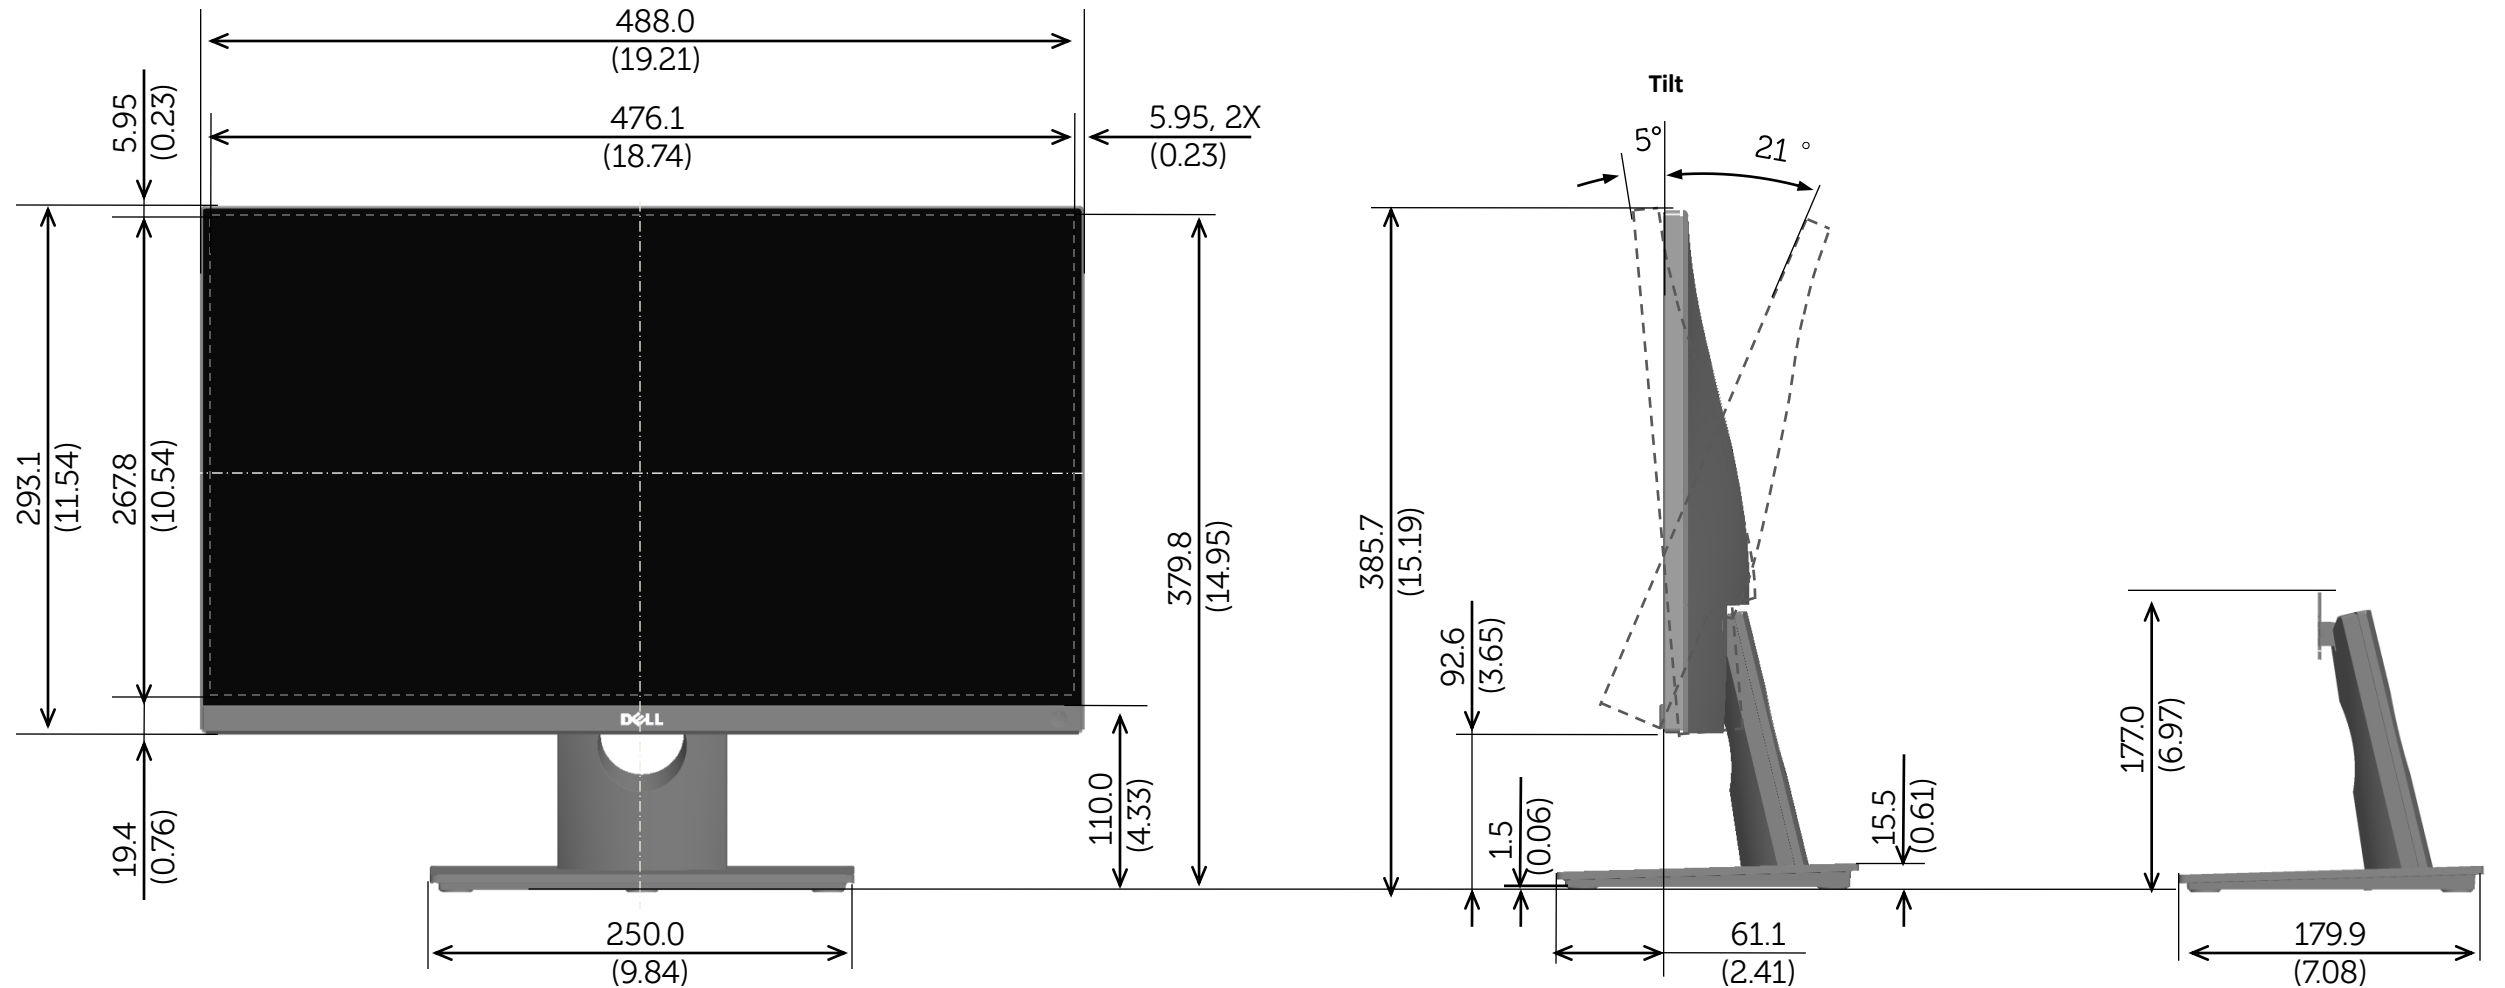

S2216H Outline Dimension

Nominal Dimensions
Unit: mm(inch)

Back view of Monitor without stand

S2316H Outline Dimension

Nominal
Dimensions
Unit: mm(inch)

Back view of Monitor without stand