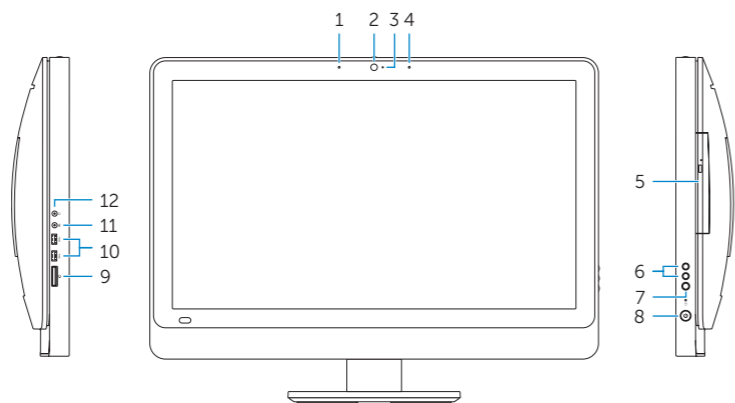

## Features

Caractéristiques | Funktionen | Funzioni | الميزات

1. Left microphone
2. Camera
3. Camera-status light
4. Right microphone
5. Optical drive
6. Brightness-control buttons (2)
7. Input-source selection (optional)/ Display-off button
8. Power button
9. Media-card reader
10. USB 3.0 ports (2)
11. Microphone port
12. Headphone port
13. S/P DIF port
14. VGA-in port (optional)
15. VGA-out port
16. Audio-out port
17. USB 3.0 ports (2)
18. USB 2.0 ports (2)
19. Network port
20. Power port
21. HDMI-in port (optional)
22. Composite ports
23. Security-cable slot
24. Service Tag and regulatory labels